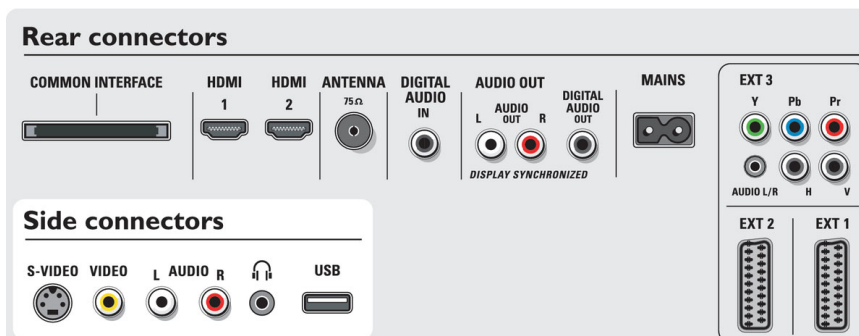

- Mains power: AC 220 - 240 V +/- 10%
- Ambient temperature: 5 °C to 40 °C

Dimensions

- Product weight: 16 kg
- Weight incl. Packaging: 19 kg
- Set dimensions (W x H x D): 698 x 495 x 104 mm
- VESA wall mount compatible: 200 x 100 mm
- Set dimensions with stand (H x D): 540 x 246 mm
- Box dimensions (W x H x D): 880 x 560 x 214 mm

Accessories

- Included accessories: Table top stand, RF antenna cable

Multimedia Applications

- Digital Content Management: Digital Media Reader
- Multimedia connections: USB (streaming video capable)
- Playback Formats: JPEG Still pictures, MP3, Slideshow files (.alb), MPEG2, MPEG1

Tuner/Reception/Transmission

- Tuner bands: Hyperband, S-Channel, UHF, VHF
- TV system: PAL, DVB COFDM 2K/8K, SECAM
- Video Playback: NTSC, PAL, SECAM
- Aerial Input: 75 ohm coaxial (IEC75)
- Digital TV: DVB Terrestrial *

Connectivity

- Ext 1 Scart: Audio L/R, CVBS in/out, RGB
- Ext 2 Scart: Audio L/R, CVBS in/out, RGB, Y/C
- Ext 4: HDMI
- Ext 5: HDMI
- Other connections: Analog audio Left/Right out, S/PDIF in (coaxial), S/PDIF out (coaxial), Common Interface, PC-In VGA
- Front / Side connections: Audio L/R in, CVBS in, Headphone Out, S-video in, USB
- Ext 3: YPbPr

Power

- Power consumption: 130 (tbc) W
- Standby power consumption: <2W

Issue date 2019-06-28

Version: 5.0.16

12 NC: 8670 000 23317
EAN: 87 10895 92055 1

© 2019 Koninklijke Philips N.V.
All Rights reserved.

Specifications are subject to change without notice.
Trademarks are the property of Koninklijke Philips N.V.
or their respective owners.

www.philips.com

* DVB-T, supported in selected countries only