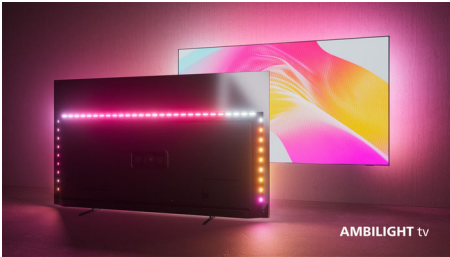

Highlights

Ambilight TV

Ambilight TVs are the only TVs with LED lights behind the screen that react to what you watch, immersing you in a halo of colorful light. It changes everything: your TV seems bigger, and you'll be drawn deeper into your favorite shows, movies, and games.

Ultra-sharp picture

No matter what you watch, this 4K LED Ambilight TV gives you a bright, ultra-sharp picture with vivid colors. The TV is compatible with all major HDR formats-so you'll see more detail, even in dark and bright areas, when you're streaming HDR content.