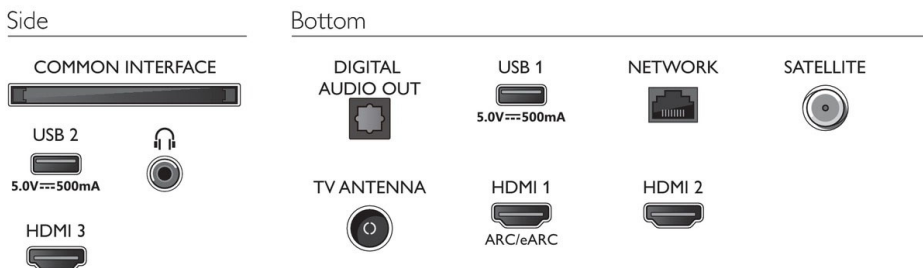

Supported HDMI video features

- HDR: HLG, HDR10, HDR10+, Dolby Vision
- Gaming: ALLM, HDMI VRR

Multimedia Applications

- Video Playback Formats: Containers: AVI, MKV, H264/MPEG-4 AVC, MPEG-1, MPEG-2, MPEG-4, VP9, HEVC (H.265), AV1
- Subtitles Formats Support: .SML, .SRT, .SSA, .SUB, .TXT, .ASS
- Music Playback Formats: AAC, MP3, WAV, WMA (v2 up to v9.2), WMA-PRO (v9 and v10), FLAC
- Picture Playback Formats: JPEG, BMP, GIF, PNG, HEIF

Design

- Colors of TV: Satin chrome bezel
- Stand design: Stain chrome arch stand

Dimensions

- Box dimensions (W x H x D): 1879.0 x 1106.0 x 190.0 mm
- Set dimensions (W x H x D):

- 1671.0 x 972.0 x 85.0 mm
- Set dimensions with stand (W x H x D): 1671.0 x 1035.0 x 339.0 mm
- Product weight: tbc kg
- Product weight (+stand): tbc kg
- Weight incl. Packaging: tbc kg
- Wall mount compatible: 300 x 300 mm
- Stand dimensions (W x H x D): 808.0 x 75.0 x 339.0 mm
- Distance between 2 stands: 808.0 mm
- Stand height to TV bottom edge: 75.0 mm

Accessories

- Included accessories: Remote Control, 2 x AAA Batteries, Table top stand, Power cord, Quick start guide, Legal and safety brochure

EU Energy card

- EPREL registration numbers: tbc
- Energy class for SDR: n.a.
- On mode power demand for SDR: tbc Kwh/1000h
- Energy class for HDR: n.a.
- On mode power demand for HDR: tbc Kwh/1000h
- Off mode power consumption: n.a.
- Networked standby mode: 2.0 W
- Panel technology used: LED LCD

Connections

Issue date 2023-03-09

Version: 1.1.1

12 NC: 8670 001 88432
EAN: 87 18863 03727 0

© 2023 Koninklijke Philips N.V.
All Rights reserved.

Specifications are subject to change without notice.
Trademarks are the property of Koninklijke Philips N.V.
or their respective owners.

www.philips.com

* EPG and actual visibility (up to 8 days) is country and operator dependent.
* The TV supports DVB reception for 'Free to air' broadcast. Specific DVB operators may not be supported. An up to date list can be found in the FAQ section of the Philips support website. For some operators Conditional Access and subscription are required. Contact your operator for more information.
* Philips TV Remote app and related functionalities vary per TV model, operator, and country, as well as smart device model and OS. For more details please visit: www.philips.com/TVRemoteapp.
* Smart TV app offerings vary per TV model and country. For more details please visit: www.philips.com/smarttv.
* This television contains lead only in certain parts or components where no technology alternatives exist in accordance with existing exemption clauses under the RoHS Directive.
* Amazon Prime is available in selected languages and countries.
* Netflix subscription required. Subject to terms at <https://www.netflix.com>
* Rakuten TV is available in selected languages and countries.
* Google Assistant is available in selected languages and countries. The list of supported countries and languages will be expanded over time. For the latest information, please contact our customer care.