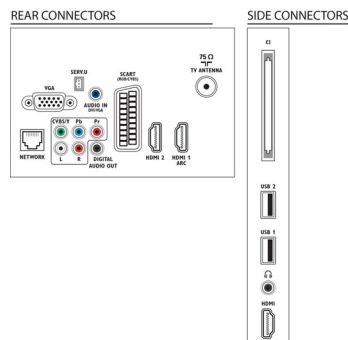

- Computer inputs: up to 1920x1080 @ 60Hz
- Video inputs: 24, 25, 30, 50, 60 Hz, up to 1920x1080p

Convenience

- Ease of Installation: Device connection wizard, Settings assistant wizard
- Ease of Use: One-stop Home button, Onscreen Usermanual
- Screen Format Adjustments: 4:3, Autofill, Autozoom, Movie expand 14:9, Movie expand 16:9, Subtitle Zoom, Super Zoom, Unscaled, Widescreen
- Teletext: 1000 page Smart Text
- Firmware upgradeable: Firmware auto upgrade wizard, Firmware upgradeable via USB

Tuner/Reception/Transmission

- Digital TV: DVB-C MPEG2*, DVB-C MPEG4*, DVB-T MPEG2*, DVB-T MPEG4*
- Video Playback: NTSC, PAL, SECAM

Power

- Mains power: 220-240V; 50Hz
- Ambient temperature: 5 °C to 35 °C
- Energy Label Class: A
- Eu Energy Label power: 62 W
- Annual energy consumption: 91 kW h
- Standby power consumption: < 0.3W
- Power Saving Features: Eco mode, Picture mute (for radio)

Dimensions

- Box dimensions (W x H x D): 1205 x 702 x 160 mm
- Set dimensions (W x H x D): 977.2 x 589 x 42.9 mm
- Set dimensions with stand (W x H x D): 977.2 x 628.7 x 210 mm
- Product weight: 12.9 kg
- Product weight (+stand): 15.3 kg
- Weight incl. Packaging: 18.7 kg
- Compatible wall mount: 400 x 400mm

Accessories

- Included accessories: Power cord, Remote Control, 2 x AAA Batteries, Table top stand, Quick start guide, Legal and safety brochure, Warranty Leaflet
- Optional accessories: Wireless USB adaptor (PTA01)

Issue date 2022-06-03

Version: 8.7.7

12 NC: 8670 000 86858
EAN: 87 12581 63356 1

© 2022 Koninklijke Philips N.V.
All Rights reserved.

Specifications are subject to change without notice.
Trademarks are the property of Koninklijke Philips N.V.
or their respective owners.

www.philips.com

* DivX Certified® to play DivX® video up to HD 1080p, including premium content.
* The TV supports DVB reception for 'Free to air' broadcast. Specific DVB operators may not be supported. An up to date list can be found in the FAQ section of the Philips support website. For some operators Conditional Access and subscription are required. Contact your operator for more information.
* Energy consumption in kWh per year, based on the power consumption of the television operating 4 hours per day for 365 days. The actual energy consumption will depend on how the television is used.
* The device is suitable for the Hungarian terrestrial, open-access digital television broadcasting reception