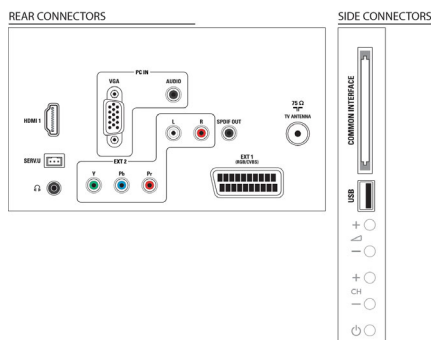

1 HDMI inputs with Easylink

HDMI is a single cable, which carries both picture and audio signals from your devices to your TV, helping to avoid cable clutter. It carries uncompressed signals, ensuring the highest quality from source to screen. Together with Philips Easylink, you need only one remote control to perform most operations on your TV, DVD, BluRay, set top box or home theatre system.

PC input (HDMI and VGA)

With PC input you can use your TV as a PC monitor either using a HDMI-DVI cable/converter (for digital signals) or VGA cable (for analogue signals).

Integrated DVB tuner MPEG-4

The integrated digital tuner lets you receive digital cable and terrestrial TV without an additional set top box. Enjoy quality TV clutter free.