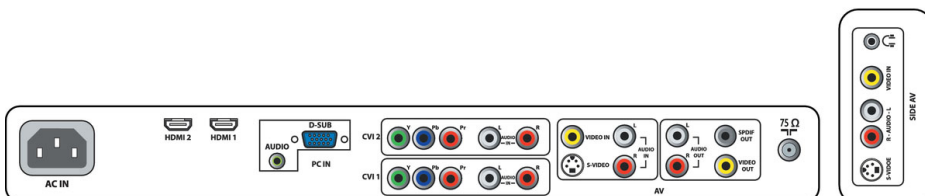

Tuner/Reception/Transmission

- Aerial Input: 75 ohm coaxial (IEC75)
- TV system: PAL I, PAL B/G, SECAM B/G, SECAM D/K
- Video Playback: NTSC, PAL
- Tuner bands: Hyperband, S-Channel, UHF, VHF
- Tuner Display: PLL

Connectivity

- AV 1: Audio L/R in, YPbPr
- AV 2: Audio L/R in, YPbPr
- AV 3: Audio L/R in, CVBS in, S-Video in
- AV 4: HDMI
- AV 5: HDMI
- Front / Side connections: Audio L/R in, CVBS in, Headphone out, S-video in
- Other connections: Analog audio Left/Right out, Composite video (CVBS) out, PC Audio in, PC-In VGA, S/PDIF out (coaxial)

Power

- Ambient temperature: 5 °C to 40 °C
- Mains power: 90-264 VAC, 50/60 Hz
- Power consumption: < 320 W
- Standby power consumption: < 2 W

Accessories

- Included Accessories: Table top stand, Power cord, Quick start guide, User Manual, Warranty certificate, Remote Control, Batteries for remote control

Dimensions

- Color cabinet: Silver, high gloss black
- Set dimensions (W x H x D): 1149 x 743 x 127.5 mm
- Set dimensions with stand (W x H x D): 1149 x 801 x 287 mm
- Product weight: 28.3 kg
- Product weight (+stand): 34.5 kg
- Box dimensions (W x H x D): 1301 x 869 x 366 mm
- Weight incl. Packaging: 43.4 kg
- VESA wall mount compatible: 400 x 200 mm

Issue date 2022-04-26

Version: 5.0.14

12 NC: 8670 000 27412
EAN: 87 12581 31823 9

© 2022 Koninklijke Philips N.V.
All Rights reserved.

Specifications are subject to change without notice.
Trademarks are the property of Koninklijke Philips N.V.
or their respective owners.

www.philips.com