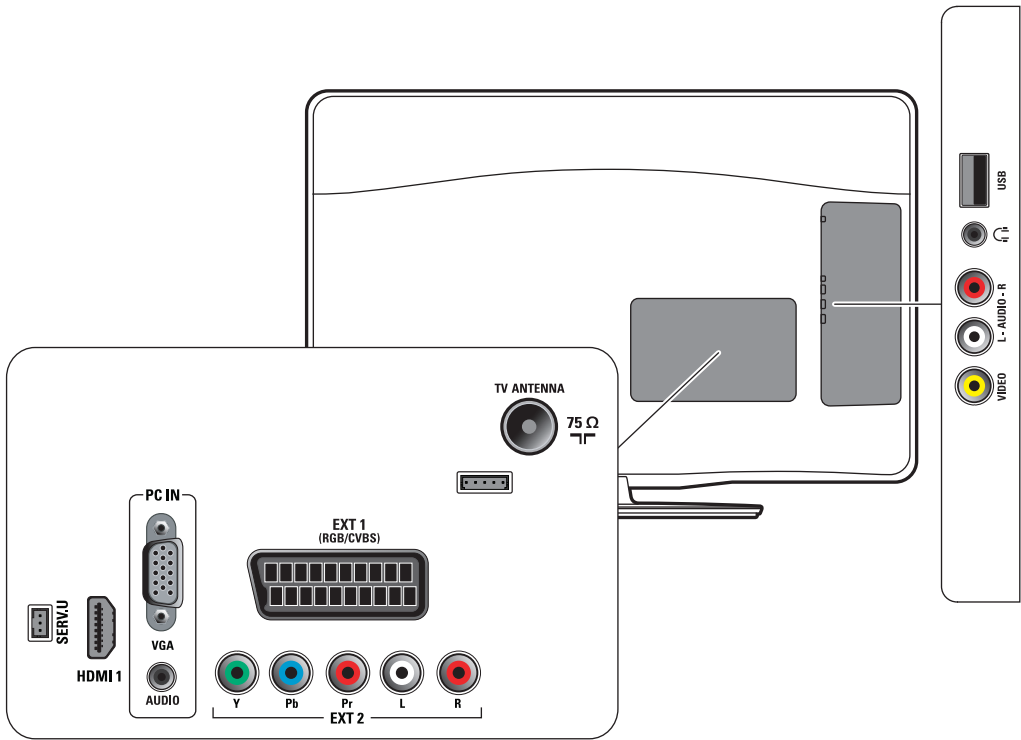

Register your product and get support at
www.philips.com/welcome

Quick Start

Z41G783081305A

PHILIPS

1

HDMI ★★★★★

YPbPr & AUDIO L/R ★★★★★

SCART ★★★