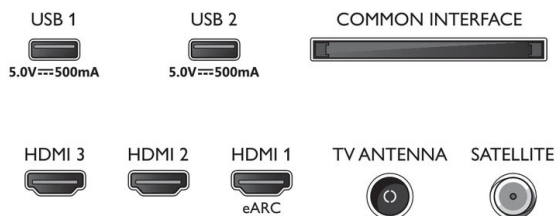

Supported HDMI video features

- HDR: HDR10, HLG

Multimedia Applications

- Video Playback Formats: Containers: AVI, MKV, H264/MPEG-4 AVC, MPEG-1, MPEG-2, MPEG-4, VP9, HEVC (H.265), AV1
- Subtitles Formats Support: .SMI, .SRT, .SSA, .SUB, .TXT, .ASS
- Music Playback Formats: AAC, MP3, WAV, WMA (v2 up to v9.2), WMA-PRO (v9 and v10), FLAC
- Picture Playback Formats: JPEG, BMP, GIF, PNG, HEIF

Design

- Colors of TV: Anthracite grey bezel
- Stand design: Anthracite grey sticks

Dimensions

- Box dimensions (W x H x D): 1240.0 x 785.0 x 150.0 mm
- Set dimensions (W x H x D): 1111.0 x 654.0 x 87.5 mm
- Set dimensions with stand (W x H x D): 1111.0 x 674.0 x 260.0 mm
- Product weight: 9.1 kg
- Product weight (+stand): 9.3 kg
- Weight incl. Packaging: 12.2 kg

- Wall mount compatible: 200 x 100 mm
- Stand dimensions (W x H x D): 809.0 x 20.0 x 260.0 mm
- Distance between 2 stands: 809.0 mm
- Stand height to TV bottom edge: 20.0 mm

Accessories

- Included accessories: Remote Control, 2 x AAA Batteries, Table top stand, Power cord, Quick start guide, Legal and safety brochure

EU Energy card

- EPREL registration numbers: 1428881
- Energy class for SDR: E
- On mode power demand for SDR: 54 Kwh/1000h
- Energy class for HDR: F
- On mode power demand for HDR: 93 Kwh/1000h
- Off mode power consumption: n.a.
- Networked standby mode: 2.0 W
- Panel technology used: LED LCD

Connections

Side

Rear

Issue date 2023-03-09

Version: 1.2.1

12 NC: 8670 001 88172
EAN: 87 18863 03687 7

© 2023 Koninklijke Philips N.V.
All Rights reserved.

Specifications are subject to change without notice.
Trademarks are the property of Koninklijke Philips N.V.
or their respective owners.

www.philips.com

* Google Assistant is available in selected languages and countries. The list of supported countries and languages will be expanded over time. For the latest information, please contact our customer care.

* EPG and actual visibility (up to 8 days) is country and operator dependent.

* The TV supports DVB reception for 'Free to air' broadcast. Specific DVB operators may not be supported. An up to date list can be found in the FAQ section of the Philips support website. For some operators Conditional Access and subscription are required. Contact your operator for more information.

* Philips TV Remote app and related functionalities vary per TV model, operator, and country, as well as smart device model and OS. For more details please visit: www.philips.com/TVRemoteapp.

* Smart TV app offerings vary per TV model and country. For more details please visit: www.philips.com/smarttv.

* This television contains lead only in certain parts or components where no technology alternatives exist in accordance with existing exemption clauses under the RoHS Directive.

* Amazon Prime is available in selected languages and countries.

* Netflix subscription required. Subject to terms at <https://www.netflix.com>

* Rakuten TV is available in selected languages and countries.

* Remote control without microphone, Google Assistant is working via mobile Google Home app or via Google Home Speaker.

* Works with Google Assistant is applicable in the countries where Google have introduced the function.