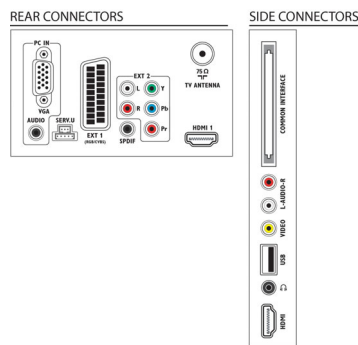

Supported Display Resolution

- Computer inputs: up to 1920 x 1080 @ 60 Hz
- Video inputs: 24, 25, 30, 50, 60 Hz, up to 1920 x 1080p

Convenience

- Electronic Programme Guide: 8-day Electronic Programme Guide
- Ease of Installation: Channel installation wizard, Device connection wizard, Settings assistant wizard
- Ease of Use: One-stop Home button
- Screen Format Adjustments: 4:3, Autofill, Autozoom, Movie expand 14:9, Movie expand 16:9, Subtitle Zoom, Super Zoom, Widescreen
- Teletext: 1000-page Smart Text
- Firmware upgradeable: Firmware auto upgrade wizard, Firmware upgradeable via USB

Tuner/Reception/Transmission

- Digital TV: DVB-C MPEG2*, DVB-C MPEG4*, DVB-T MPEG2*, DVB-T MPEG4*
- Video Playback: NTSC, PAL, SECAM

Power

- Mains power: AC 220-240 V, 50-60 Hz
- Ambient temperature: 5°C to 35°C
- Energy Label Class: B
- EU Energy Label power: 33 W
- Standby power consumption: 0.3 W
- Power Saving Features: Eco mode, Eco settings menu, Picture mute (for radio)
- Presence of lead: Yes*

Dimensions

- Box dimensions (W x H x D): 545 x 750 x 144 mm
- Set dimensions (W x H x D): 641.5 x 428.3 x 38.7 mm
- Set dimensions with stand (W x H x D): 641.5 x 428.3 x 166.4 mm
- Product weight: 8.3 kg
- Product weight (+stand): 8.98 kg
- VESA wall mount compatible: 100 x 100 mm

Accessories

- Included accessories: Power cord, Remote Control, 2 x AAA Batteries, Tabletop stand, User Manual, Quick start guide, Warranty Leaflet

Issue date 2019-06-18

Version: 1.4.3

12 NC: 8670 000 81132
EAN: 87 12581 61814 8

© 2019 Koninklijke Philips N.V.
All Rights reserved.

Specifications are subject to change without notice.
Trademarks are the property of Koninklijke Philips N.V.
or their respective owners.

www.philips.com

* The TV supports DVB reception for 'Free to air' broadcast. Specific DVB operators may not be supported. An up to date list can be found in the FAQ section of the Philips support website. For some operators Conditional Access and subscription are required. Contact your operator for more information.

* 8 days EPG, service not available in all countries

* Energy consumption in kWh per year based on the power consumption of the television operating 4 hours per day for 365 days. The actual energy consumption will depend on how the television is used.

* This television contains lead only in certain parts or components where no technology alternatives exist in accordance with existing exemption clauses under the RoHS Directive.