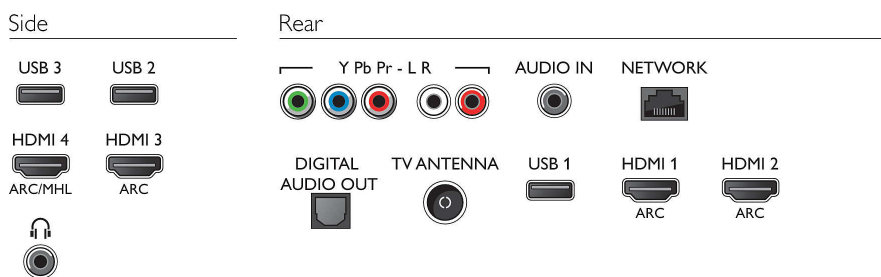

Processing

- Processing Power: Quad Core

Sound

- Output power (RMS): 20W
- Sound Enhancement: Clear Sound, DTS Premium Sound, Incredible Surround, Smart Sound

Connectivity

- Number of HDMI connections: 4
- HDMI features: Audio Return Channel, 4K
- Number of component in (YPbPr): 1
- EasyLink (HDMI-CEC): System standby, One touch play, Remote control pass-through, System audio control
- Number of USBs: 3
- Wireless connection: Dual Band, Wi-Fi 802.11n 2x2 integrated
- Other connections: Antenna IEC75, Headphone out, Audio in (DVI), Audio L/R in, Digital audio out (optical), Ethernet-LAN RJ-45
- HDCP 2.2: Yes on HDMI1, Yes on HDMI2

Power

- Mains power: AC 110 - 240 V 50/60Hz
- Ambient temperature: 5 °C to 35 °C
- Standby power consumption: $\leq 0.5\text{ W}$
- Power Saving Features: Auto switch-off timer,

- Light sensor, Picture mute (for radio)

Accessories

- Included accessories: Remote Control, Power cord, Quick start guide, Table top stand, 2 x AAA Batteries, Legal and safety brochure

Dimensions

- Set Width: 968 mm
- Set Height: 576 mm
- Set Depth: 87 mm
- Product weight: 8.8 kg
- Set width (with stand): 968 mm
- Set height (with stand): 628 mm
- Set depth (with stand): 259 mm
- Product weight (+stand): 9.1 kg
- Box width: 1061 mm
- Box height: 657 mm
- Box depth: 162 mm
- Compatible wall mount: 400 x 200mm
- Weight incl. Packaging: 12 kg
- Wall mount compatible: 200 x 200 mm

Connections

Issue date 2023-10-15

Version: 9.1.1

EAN: 87 18863 00965 9

© 2023 Koninklijke Philips N.V.
All Rights reserved.

Specifications are subject to change without notice.
Trademarks are the property of Koninklijke Philips N.V.
or their respective owners.

www.philips.com

* EPG and actual visibility (up to 8 days) is country and operator dependent.

* The TV supports DVB reception for 'Free to air' broadcast. Specific DVB operators may not be supported. An up to date list can be found in the FAQ section of the Philips support website. For some operators Conditional Access and subscription are required. Contact your operator for more information.

* Please be informed that your Netflix HDR function in your TV currently can be supported via HDMI and USB only. The Netflix HDR broadcast via your Internet/DLNA will be fully available via IP software push.