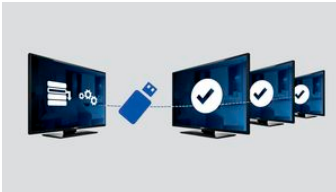

PHILIPS

Features

Welcome page

A welcome page is displayed each time the TV set is switched on. The welcome page can be branded and customized easily at the time of installation via a simple welcome image in .png format.

USB Cloning

Provides the ability to easily copy all programming and channel programming settings from one TV into other TV sets in less than a minute. The feature ensures uniformity between TV sets and significantly reduces installation time and costs.