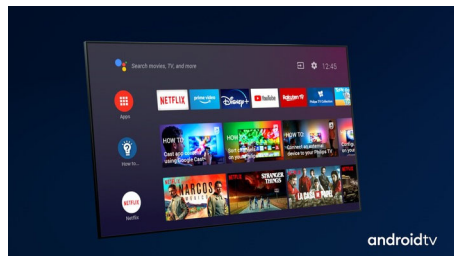

Simply smart. Android TV

Your Philips Android TV gives you the content you want-when you want it. You can customize the home screen to display your favorite apps, making it simple to start streaming the movies and shows you love. Or pick up where you left off.

Design

Black matte bezel. Slender feet.