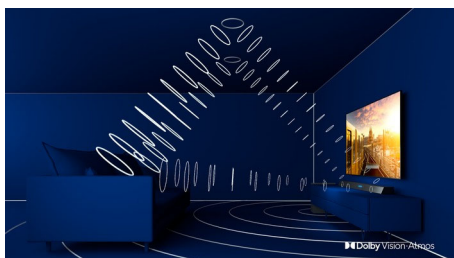

Dolby Vision + Dolby Atmos

Support for Dolby's premium sound and video formats means the HDR content you watch

will look-and sound-glorious. You'll enjoy a picture that reflects the director's original intentions and experience spacious sound with real clarity and depth.