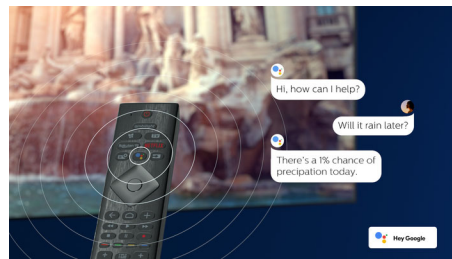

Dolby Vision + Dolby Atmos

Support for Dolby's premium sound and video formats means the HDR content you watch

will look-and sound-glorious. You'll enjoy a picture that reflects the director's original intentions and experience spacious sound with real clarity and depth.

Simply smart. Android TV

Your Philips Android TV gives you the content you want-when you want it. You can customize the home screen to display your favorite apps, making it simple to start streaming the movies and shows you love. Or pick up where you left off.

Design

Black matte bezel. Slender feet.

Google Assistant

Control your Philips Android TV with your voice. Want to play a game, watch Netflix, or find content and apps in the Google Play store? Just tell your TV. You can even command all Google Assistant-compatible smart home devices-like dimming the lights and setting the thermostat on movie night. Without leaving the sofa.