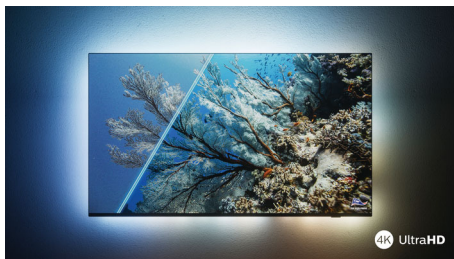

4K UHD LED Android TV
Dolby Atmos sound Major HDR formats supported, 126 cm (50") Android TV

50PUT7406/56

Highlights

Supports all major HDR formats

Your Philips 4K UHD TV is compatible with all major HDR formats, including Dolby Vision. Whether it's a must-watch series or the latest video game, shadows will be deeper. Bright surfaces will shine. Colors will be truer.