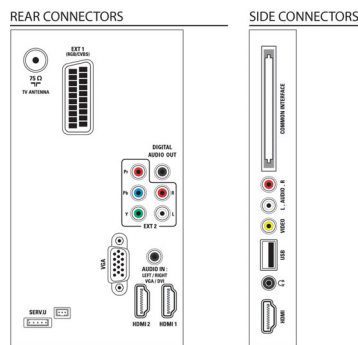

Convenience

- Electronic Programme Guide: 8-day Electronic Programme Guide
- Ease of Installation: Channel installation wizard, Settings assistant wizard

- Ease of Use: One-stop Home button, On-screen User manual
- Screen Format Adjustments: 4:3, Autofill, Autozoom, Movie expand 14:9, Movie expand 16:9, Subtitle Zoom, Super Zoom, Unscaled, Widescreen
- Teletext: 1000-page Smart Text
- Firmware upgradeable: Firmware auto upgrade wizard, Firmware upgradeable via USB

Tuner/Reception/Transmission

- Digital TV: DVB-C MPEG2*, DVB-C MPEG4*, DVB-T MPEG2*, DVB-T MPEG4*
- Video Playback: NTSC, PAL, SECAM

Power

- Mains power: 220-240 V; 50 Hz
- Ambient temperature: 5°C to 35°C
- Energy Label Class: C
- EU Energy Label power: 111 W
- Annual energy consumption: 162 kW h
- Standby power consumption: 0.3 W
- Power Saving Features: Eco mode, Eco settings menu, Picture mute (for radio)
- Presence of lead: Yes*

Dimensions

- Box dimensions (W x H x D): 1220 x 746 x 160 mm
- Set dimensions (W x H x D): 1018.5 x 635.8 x 83 mm
- Set dimensions with stand (W x H x D): 1018.5 x 683 x 236.4 mm
- Product weight: 11.7 kg
- Product weight (+stand): 14.2 kg
- Weight incl. Packaging: 18.8 kg
- Compatible wall mount: adjustable 300 x 200 mm

Accessories

- Included accessories: Power cord, Remote Control, 2 x AAA Batteries, Tabletop stand, User Manual, Quick start guide, Warranty Leaflet

Issue date 2019-06-22

Version: 5.5.9

12 NC: 8670 000 71861
EAN: 87 12581 58189 3

© 2019 Koninklijke Philips N.V.
All Rights reserved.

Specifications are subject to change without notice.
Trademarks are the property of Koninklijke Philips N.V.
or their respective owners.

www.philips.com

* The TV supports DVB reception for 'Free to air' broadcast. Specific DVB operators may not be supported. An up to date list can be found in the FAQ section of the Philips support website. For some operators Conditional Access and subscription are required. Contact your operator for more information.

* 8 days EPG, service not available in all countries

* Energy consumption in kWh per year based on the power consumption of the television operating 4 hours per day for 365 days. The actual energy consumption will depend on how the television is used.

* This television contains lead only in certain parts or components where no technology alternatives exist in accordance with existing exemption clauses under the RoHS Directive.