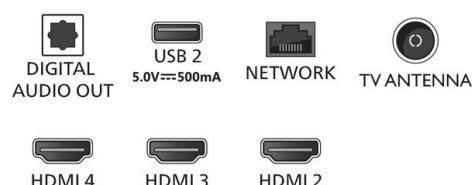

- Box dimensions (W x H x D): 1240 x 785 x 150 mm
- Set dimensions (W x H x D): 1116 x 645 x 82 mm
- Set dimensions with stand (W x H x D):

- 1116 x 716 x 268 mm
- Product weight: 11.8 kg
- Product weight (+stand): 12 kg
- Weight incl. Packaging: 16 kg
- Wall mount dimensions: 200 x 300 mm

Connections

Side

Down

Issue date 2023-03-29

Version: 3.0.1

12 NC: 8670 001 89176
EAN: 87 18863 03892 5

© 2023 Koninklijke Philips N.V.
All Rights reserved.

Specifications are subject to change without notice.
Trademarks are the property of Koninklijke Philips N.V.
or their respective owners.