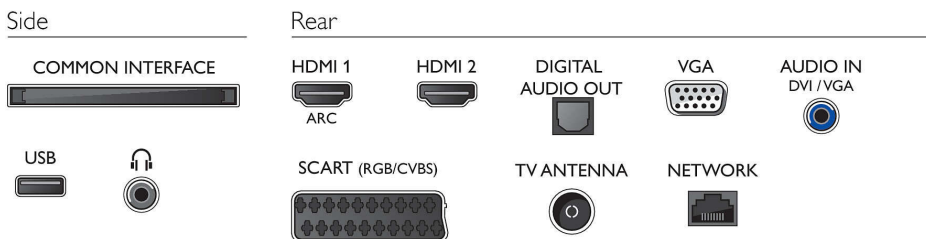

Connectivity

- Number of HDMI connections: 2
- EasyLink (HDMI-CEC): Remote control pass-through, System audio control, System standby, One touch play
- Number of scarts (RGB/CVBS): 1
- Number of USBs: 1
- Other connections: Common Interface Plus (CI+), Digital audio out (optical), Headphone out, Service connector, Antenna IEC75, Audio in (DVI)

Power

- Mains power: AC 220 - 240 V 50/60 Hz
- Ambient temperature: 5°C to 35°C
- Standby power consumption: 0.3 W
- Energy Label Class: A
- EU Energy Label power: 22 W
- Power Saving Features: Auto switch-off timer, Eco mode, Picture mute (for radio)
- Off mode power consumption: 0.3
- Annual energy consumption: 32 kWh
- Presence of lead: Yes*
- Mercury content: 0 mg

Accessories

- Included accessories: Remote Control, Tabletop stand, Power cord, Quick start guide, Legal and safety brochure, Warranty Leaflet, 2 x AAA Batteries

Dimensions

- Set Width: 560 mm
- Set Height: 336 mm
- Set Depth: 35 mm
- Product weight: 3 kg
- Set width (with stand): 560 mm
- Set height (with stand): 344 mm
- Set depth (with stand): 112 mm
- Product weight (+stand): 3.2 kg
- Box width: 630 mm
- Box height: 415 mm
- Box depth: 100 mm
- Weight incl. Packaging: 4.4 kg
- Wall-mount compatible: 75 x 75 mm
- TV stand width distance: 494.9 mm

Connections

Issue date 2023-10-15

Version: 9.3.4

EAN: 87 18863 01016 7

© 2023 Koninklijke Philips N.V.
All Rights reserved.

Specifications are subject to change without notice.
Trademarks are the property of Koninklijke Philips N.V.
or their respective owners.

www.philips.com

* EPG and actual visibility (up to 8 days) is country- and operator-dependent.

* Energy consumption in kWh per year based on the power consumption of the television operating 4 hours per day for 365 days. The actual energy consumption will depend on how the television is used.

* The TV supports DVB reception for 'Free to air' broadcast. Specific DVB operators may not be supported. An up to date list can be found in the FAQ section of the Philips support website. For some operators Conditional Access and subscription are required. Contact your operator for more information.

* (Philips) only compatible with specific Philips player device.