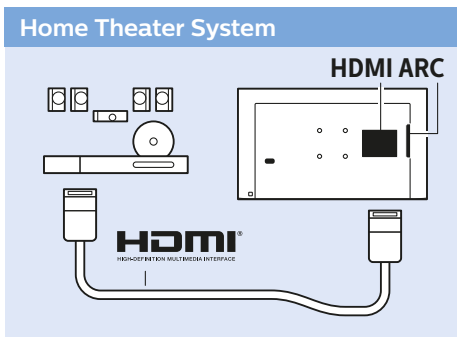

5

VESA 100x100 M4

32"
80cm

4.63kg

www.philips.com/connectivityguide/pt

DVD Player

Video Player

Computer