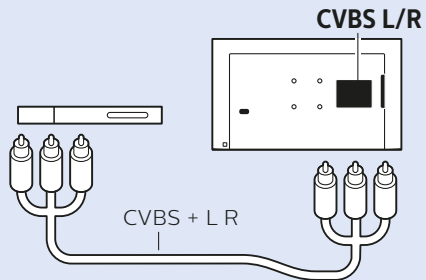

5

VESA 100x100 M4

32"
80cm

4.63kg

www.philips.com/connectivityguide/pt

DVD Player

Video Player

Computer