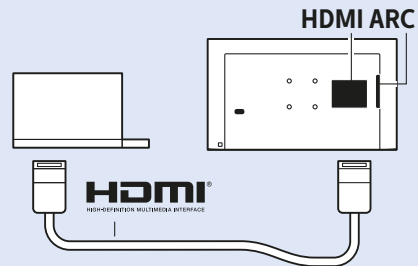

5

VESA 100x100 M4

32"
80cm

4.63kg

www.philips.com/connectivityguide/pt

DVD Player

Video Player

Computer