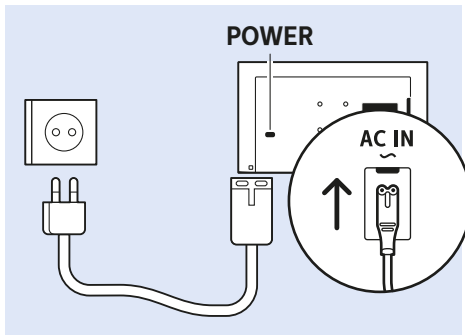

5

VESA 100x100 M4

32"
80cm

4.63kg

www.philips.com/connectivityguide/pt

DVD Player

Video Player

Computer