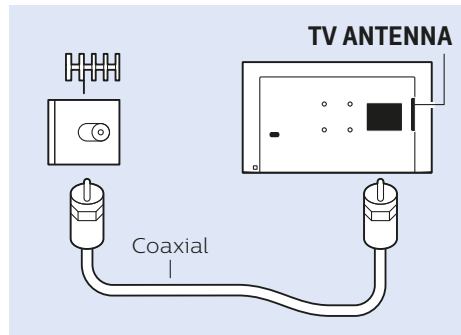

5

VESA 100x100 M4

32"
80cm

4.63kg

www.philips.com/connectivityguide/pt

DVD Player

Video Player

Computer