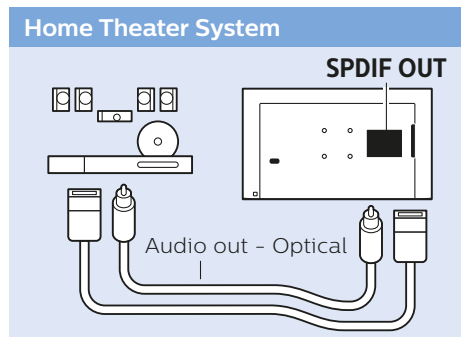

5

VESA 100x100 M4

32"
80cm

4.63kg

www.philips.com/connectivityguide/pt

DVD Player

Video Player

Computer