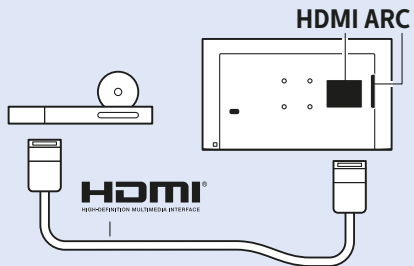

5

VESA 100x100 M4

32"
80cm

4.63kg

www.philips.com/connectivityguide/pt

DVD Player

Video Player

Computer