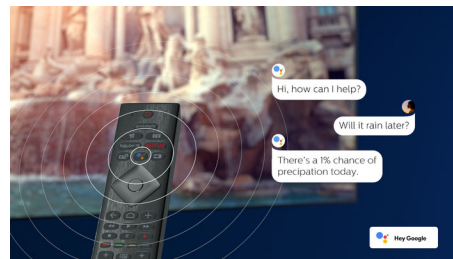

Simply smart. Android TV

Your Philips Android TV gives you the content you want-when you want it. You can customize the home screen to display your favorite apps, making it simple to start streaming the movies and shows you love. Or pick up where you left off.

Design

Black matte bezel. Slender feet.

Google Assistant

Control your Philips Android TV with your voice. Want to play a game, watch Netflix, or find content and apps in the Google Play store? Just tell your TV. You can even command all Google Assistant-compatible smart home devices-like dimming the lights and setting the thermostat on movie night. Without leaving the sofa.