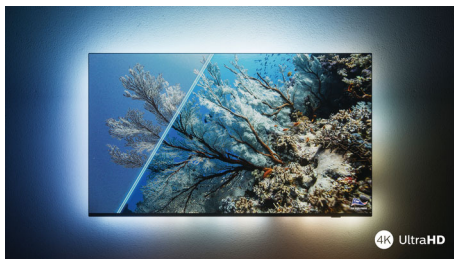

4K UHD LED Android TV
Dolby Atmos sound Major HDR formats supported, 164 cm (65") Android TV

65PUT7406/56

Highlights

Supports all major HDR formats

Your Philips 4K UHD TV is compatible with all major HDR formats, including Dolby Vision. Whether it's a must-watch series or the latest video game, shadows will be deeper. Bright surfaces will shine. Colors will be truer.