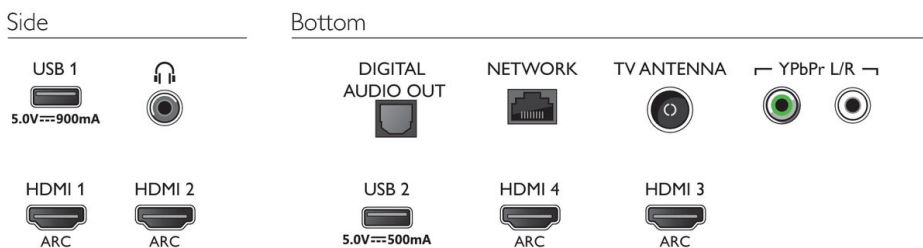

Multimedia Applications

- Video Playback Formats: Containers: AVI, MKV, H264/MPEG-4 AVC, MPEG-1, MPEG-2, MPEG-4, WMV9/VC1, VP9, HEVC (H.265)
- Subtitles Formats Support: .SRT, .SUB, .TXT, .SMI
- Music Playback Formats: AAC, MP3, WAV, WMA (v2 up to v9.2), WMA-PRO (v9 and v10)
- Picture Playback Formats: JPEG, BMP, GIF, PNG, 360 photo, HEIF

Power

- Mains power: AC 220 - 240 V 50/60Hz
- Ambient temperature: 5 °C to 35 °C
- Power Saving Features: Auto switch-off timer, Light sensor, Picture mute (for radio)

Sound

- Output power (RMS): 20W
- Sound Enhancement: Auto Volume Leveler, Dolby Atmos, 5 Band Equalizer, A.I. Sound, Bass Enhancement, Clear Dialogue
- Speaker configuration: 2x10W full range speaker

Dimensions

- Box dimensions (W x H x D): 1899.0 x 1116.0 x 219.0 mm
- Set dimensions (W x H x D): 1683.2 x 974.4 x 93.7 mm
- Set dimensions with stand (W x H x D): 1683.2 x 991.0 x 261.0 mm
- Product weight: 33.5 kg

- Product weight (+stand): 38.2 kg
- Weight incl. Packaging: 51.7 kg
- VESA wall mount compatible: 600 x 400 mm

Accessories

- Included accessories: Remote Control, Quick start guide, Legal and safety brochure, Power cord, Mini-jack to L/R cable, Mini-jack to YPbPr cable, Table top stand
- Included batteries: 2 x AAA Batteries

Connections

Issue date 2021-05-12

Version: 1.1.1

12 NC: 8670 001 67778
EAN: 87 18863 02438 6

© 2021 Koninklijke Philips N.V.
All Rights reserved.

Specifications are subject to change without notice.
Trademarks are the property of Koninklijke Philips N.V.
or their respective owners.

www.philips.com

* EPG and actual visibility (up to 8 days) is country and operator dependent.
* Android App offerings vary per country. For more details please visit your local Google Play Store.
* The TV supports DVB reception for 'Free to air' broadcast. Specific DVB operators may not be supported. An up to date list can be found in the FAQ section of the Philips support website. For some operators Conditional Access and subscription are required. Contact your operator for more information.
* Philips TV Remote app and related functionalities vary per TV model, operator, and country, as well as smart device model and OS. For more details please visit: www.philips.com/TVRemoteapp.
* Smart TV app offerings vary per TV model and country. For more details please visit: www.philips.com/smarttv.
* USB recording for digital channels only, recordings may be limited by broadcast copy protection (CI+). Country and channel restrictions may apply.
* Please note that your Amazon Apps may not always be available in your country. (Currently Amazon apps works only in UK, Germany, Austria)
* Its functionality is subject to ChromeCast built-in apps and smart devices. For more details, please visit ChromeCast built-in product pages.