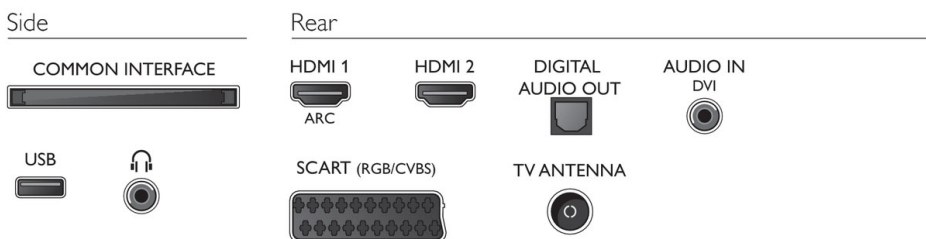

Dimensions

- Box dimensions (W x H x D): 850 x 510 x 131 mm
- Set dimensions (W x H x D): 726 x 425 x 77 mm
- Set dimensions with stand (W x H x D): 726 x 464 x 181 mm
- Product weight: 4.8 kg
- Product weight (+stand): 5.1 kg
- Weight incl. Packaging: 7.3 kg
- VESA wall mount compatible: 100 x 100 mm

Accessories

- Included accessories: Remote Control, 2 x AAA Batteries, Table top stand, Power cord, Quick start guide, Legal and safety brochure, Warranty Leaflet

Connections

Issue date 2019-06-10

Version: 5.3.1