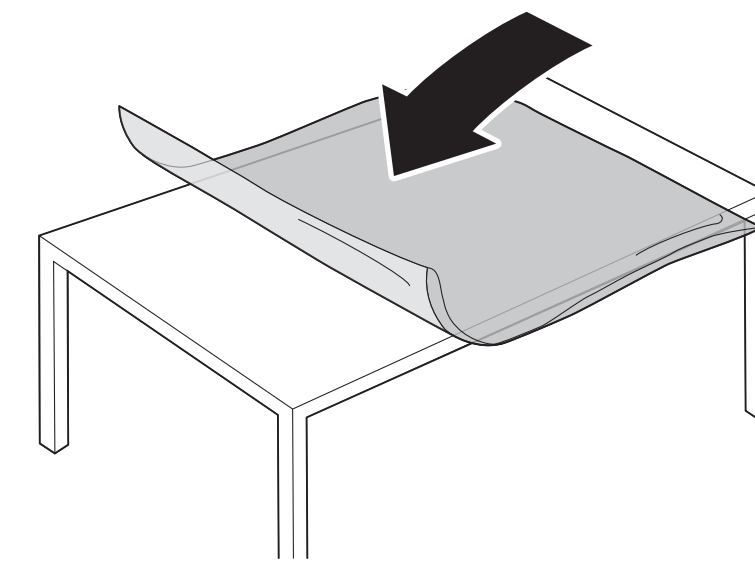

7906 series Quick Start Guide

A

1

2

3

4

5