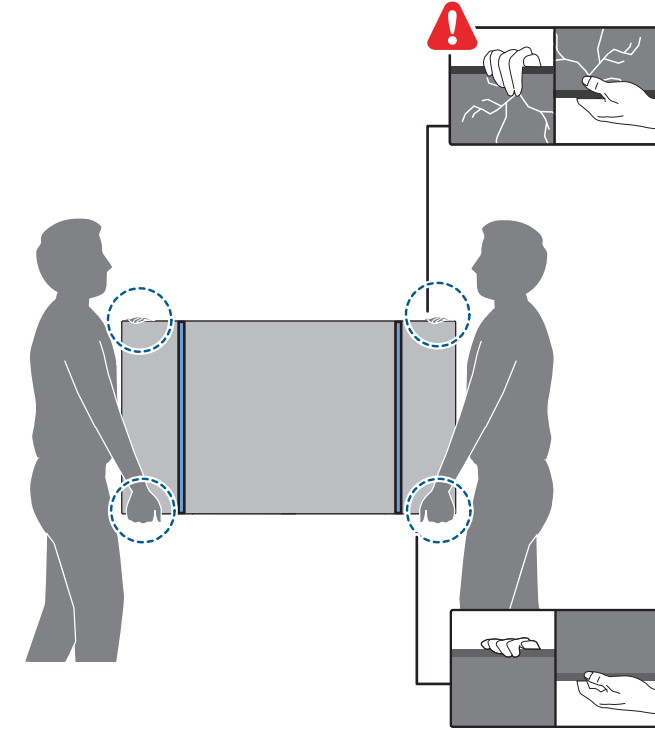

7906 series Quick Start Guide

A

1

2

3

4

5