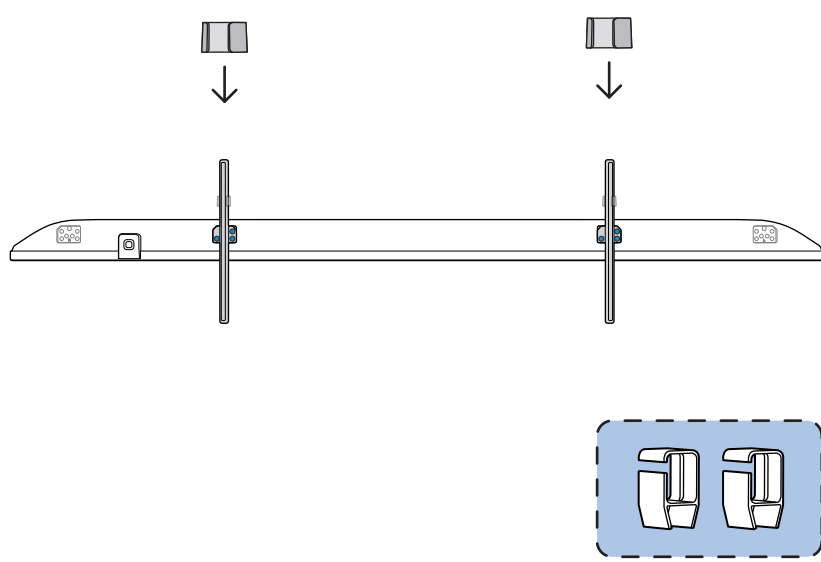

## 7906 series Quick Start Guide

A

1

2

3

4

5

**VESA (x, y)**

75" 300x300mm M8  
(L: 12mm~25mm) 189 cm

1. Insert the battery cover into the back of the TV.
2. Push the cover until it clicks.
3. Open the battery cover.
4. Insert 2x AAA 1.5V batteries. A diagram shows the correct polarity (+ and -).
5. Close the battery cover.
6. Click the cover to ensure it is properly seated.