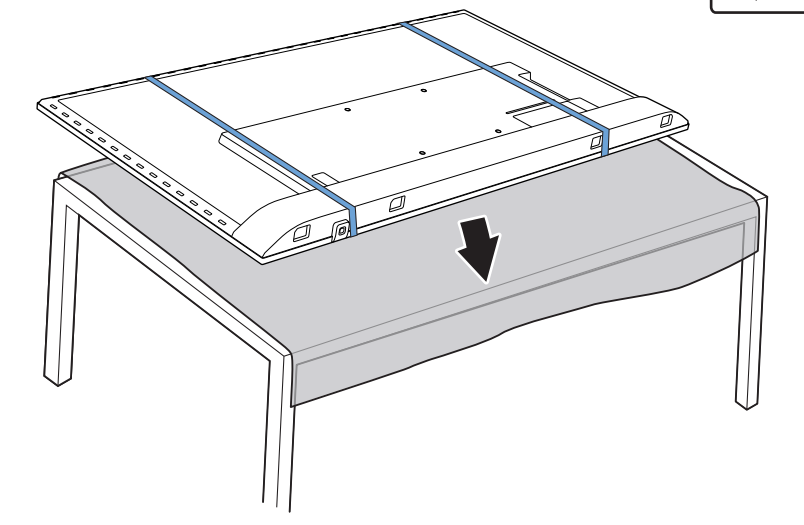

7906 series Quick Start Guide

A

1

2

3

4

5