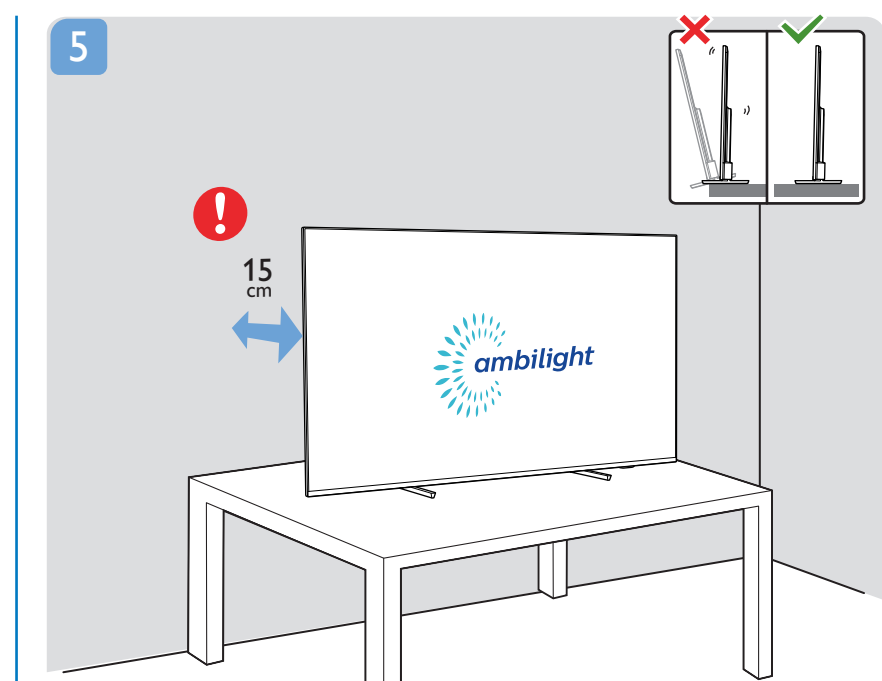

## 7906 series Quick Start Guide

A

1

2

3

4

5

**VESA (x, y)**

75" 300x300mm M8  
(L: 12mm~25mm) 189 cm

1. Insert the battery cover into the back of the TV.
2. Push the cover until it clicks.
3. Open the battery cover.
4. Insert 2x AAA 1.5V batteries. A diagram shows the correct polarity (+ and -).
5. Close the battery cover.
6. Click the cover to ensure it is properly seated.