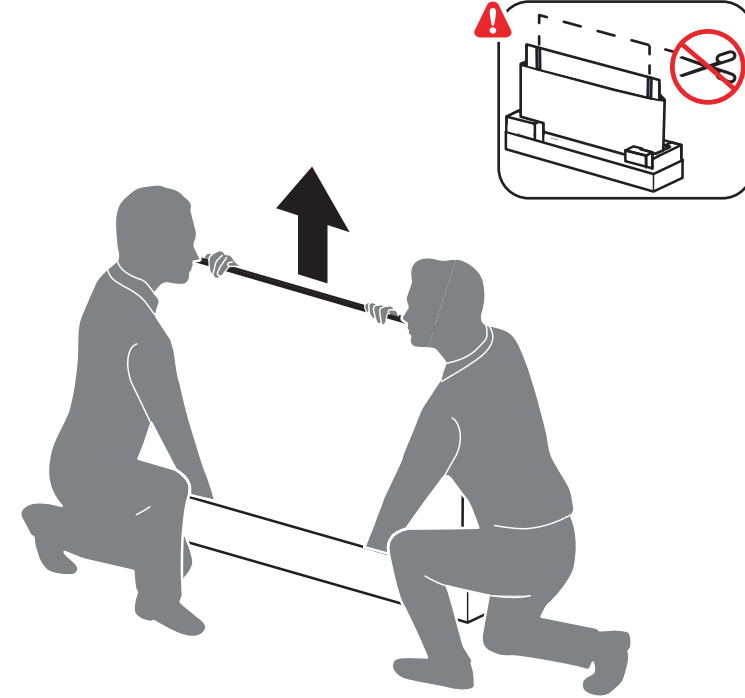

7906 series Quick Start Guide

A

1

2

3

4

5