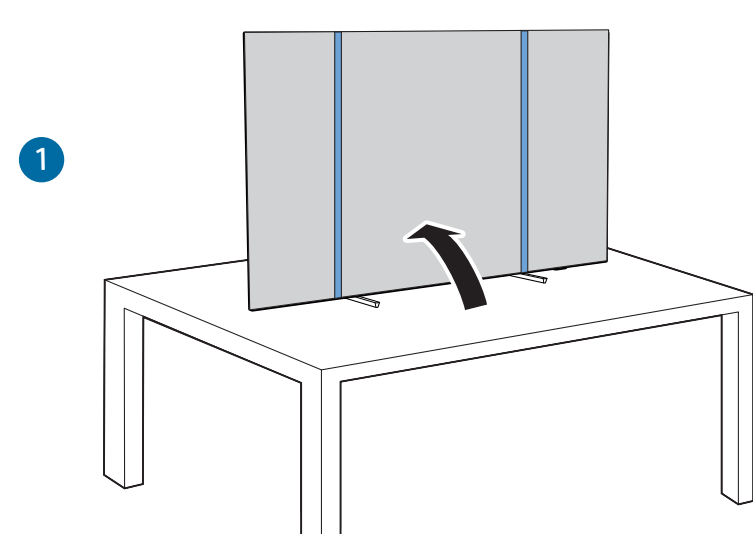

7906 series Quick Start Guide

A

1

2

3

4

5