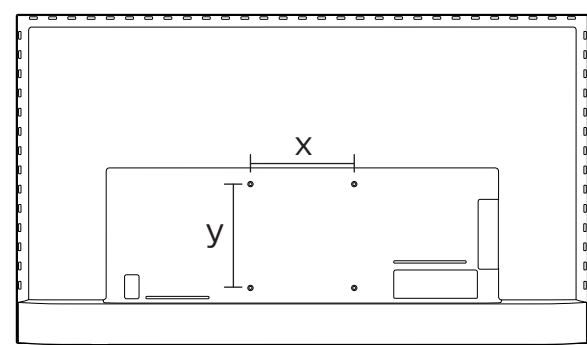

75" 300x300mm M8  
(L: 12mm~25mm) 189 cm

1. Insert the battery cover into the back of the TV.
2. Push the cover until it clicks.
3. Open the battery cover.
4. Insert 2x AAA 1.5V batteries. A diagram shows the correct polarity (+ and -).
5. Close the battery cover.
6. Click the cover to ensure it is properly seated.