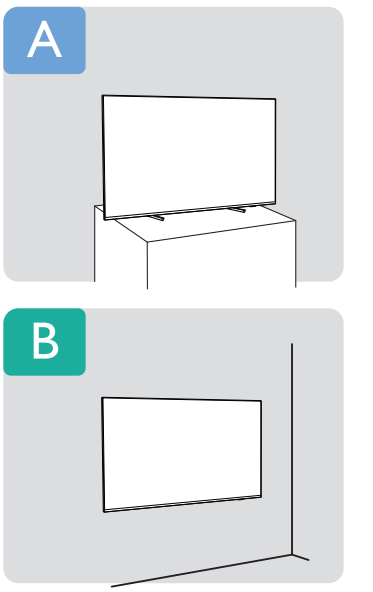

## 7906 series Quick Start Guide

A

1

2

3

4

5

**VESA (x, y)**

75" 300x300mm M8  
(L: 12mm~25mm) 189 cm

1. Insert the battery cover into the back of the TV.
2. Push the cover until it clicks.
3. Open the battery cover.
4. Insert 2x AAA 1.5V batteries. A diagram shows the correct polarity (+ and -).
5. Close the battery cover.
6. Click the cover to ensure it is properly seated.