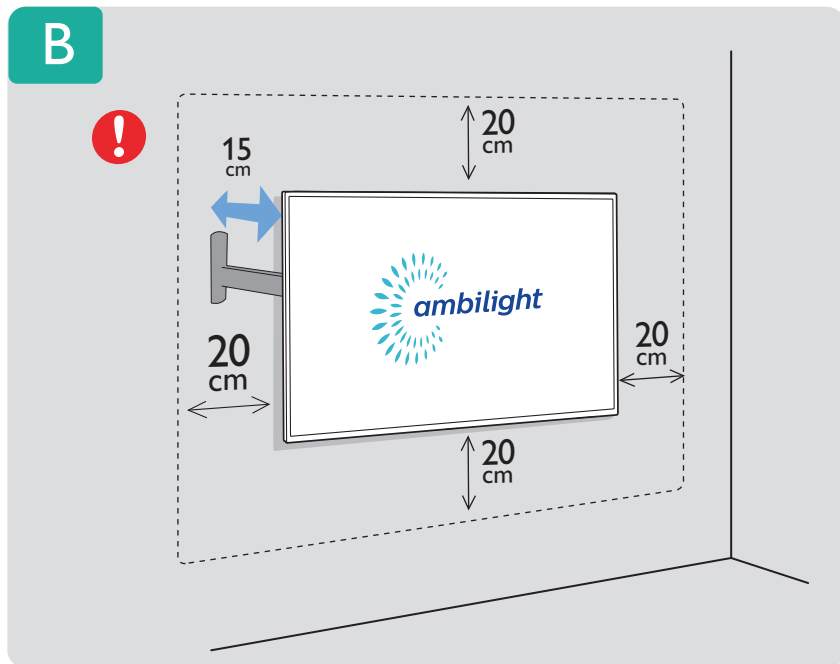

## 7906 series Quick Start Guide

A

1

2

3

4

5

**VESA (x, y)**

75" 300x300mm M8  
(L: 12mm~25mm) 189 cm

1. Insert the battery cover into the back of the TV.
2. Push the cover until it clicks.
3. Open the battery cover.
4. Insert 2x AAA 1.5V batteries. A diagram shows the correct polarity (+ and -).
5. Close the battery cover.
6. Click the cover to ensure it is properly seated.