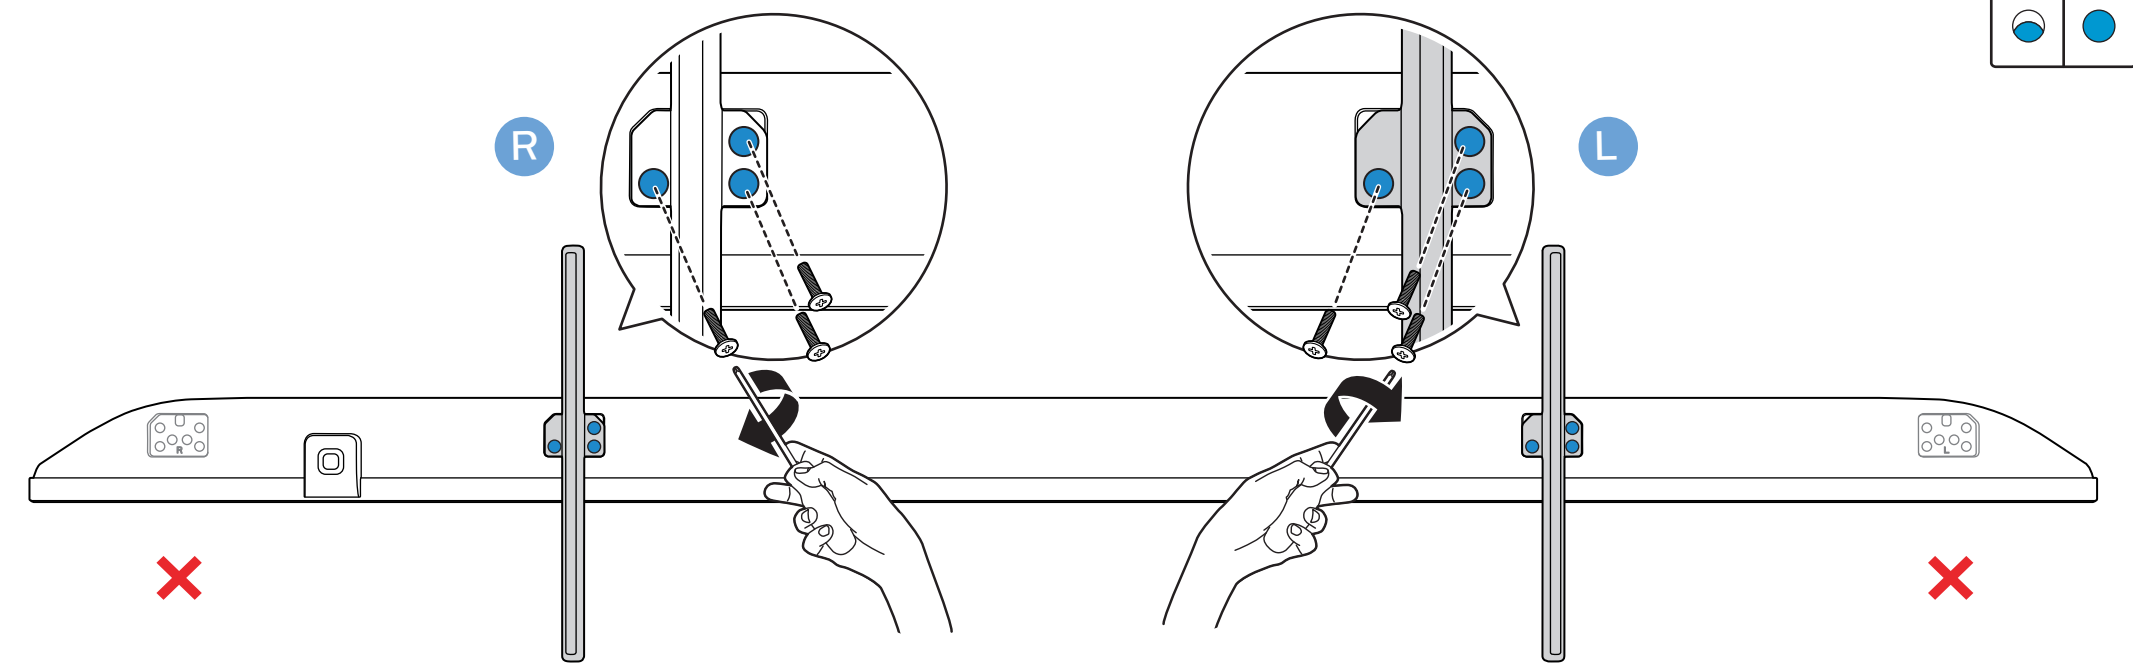

## 7906 series Quick Start Guide

A

1

2

3

4

5

**VESA (x, y)**

75" 300x300mm M8  
(L: 12mm~25mm) 189 cm

1. Insert the battery cover into the back of the TV.
2. Push the cover until it clicks.
3. Open the battery cover.
4. Insert 2x AAA 1.5V batteries. A diagram shows the correct polarity (+ and -).
5. Close the battery cover.
6. Click the cover to ensure it is properly seated.