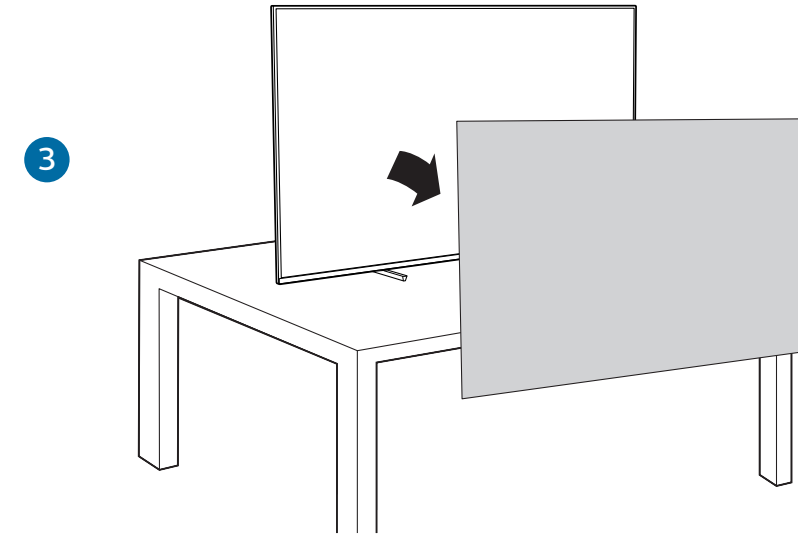

7906 series Quick Start Guide

A

1

2

3

4

5