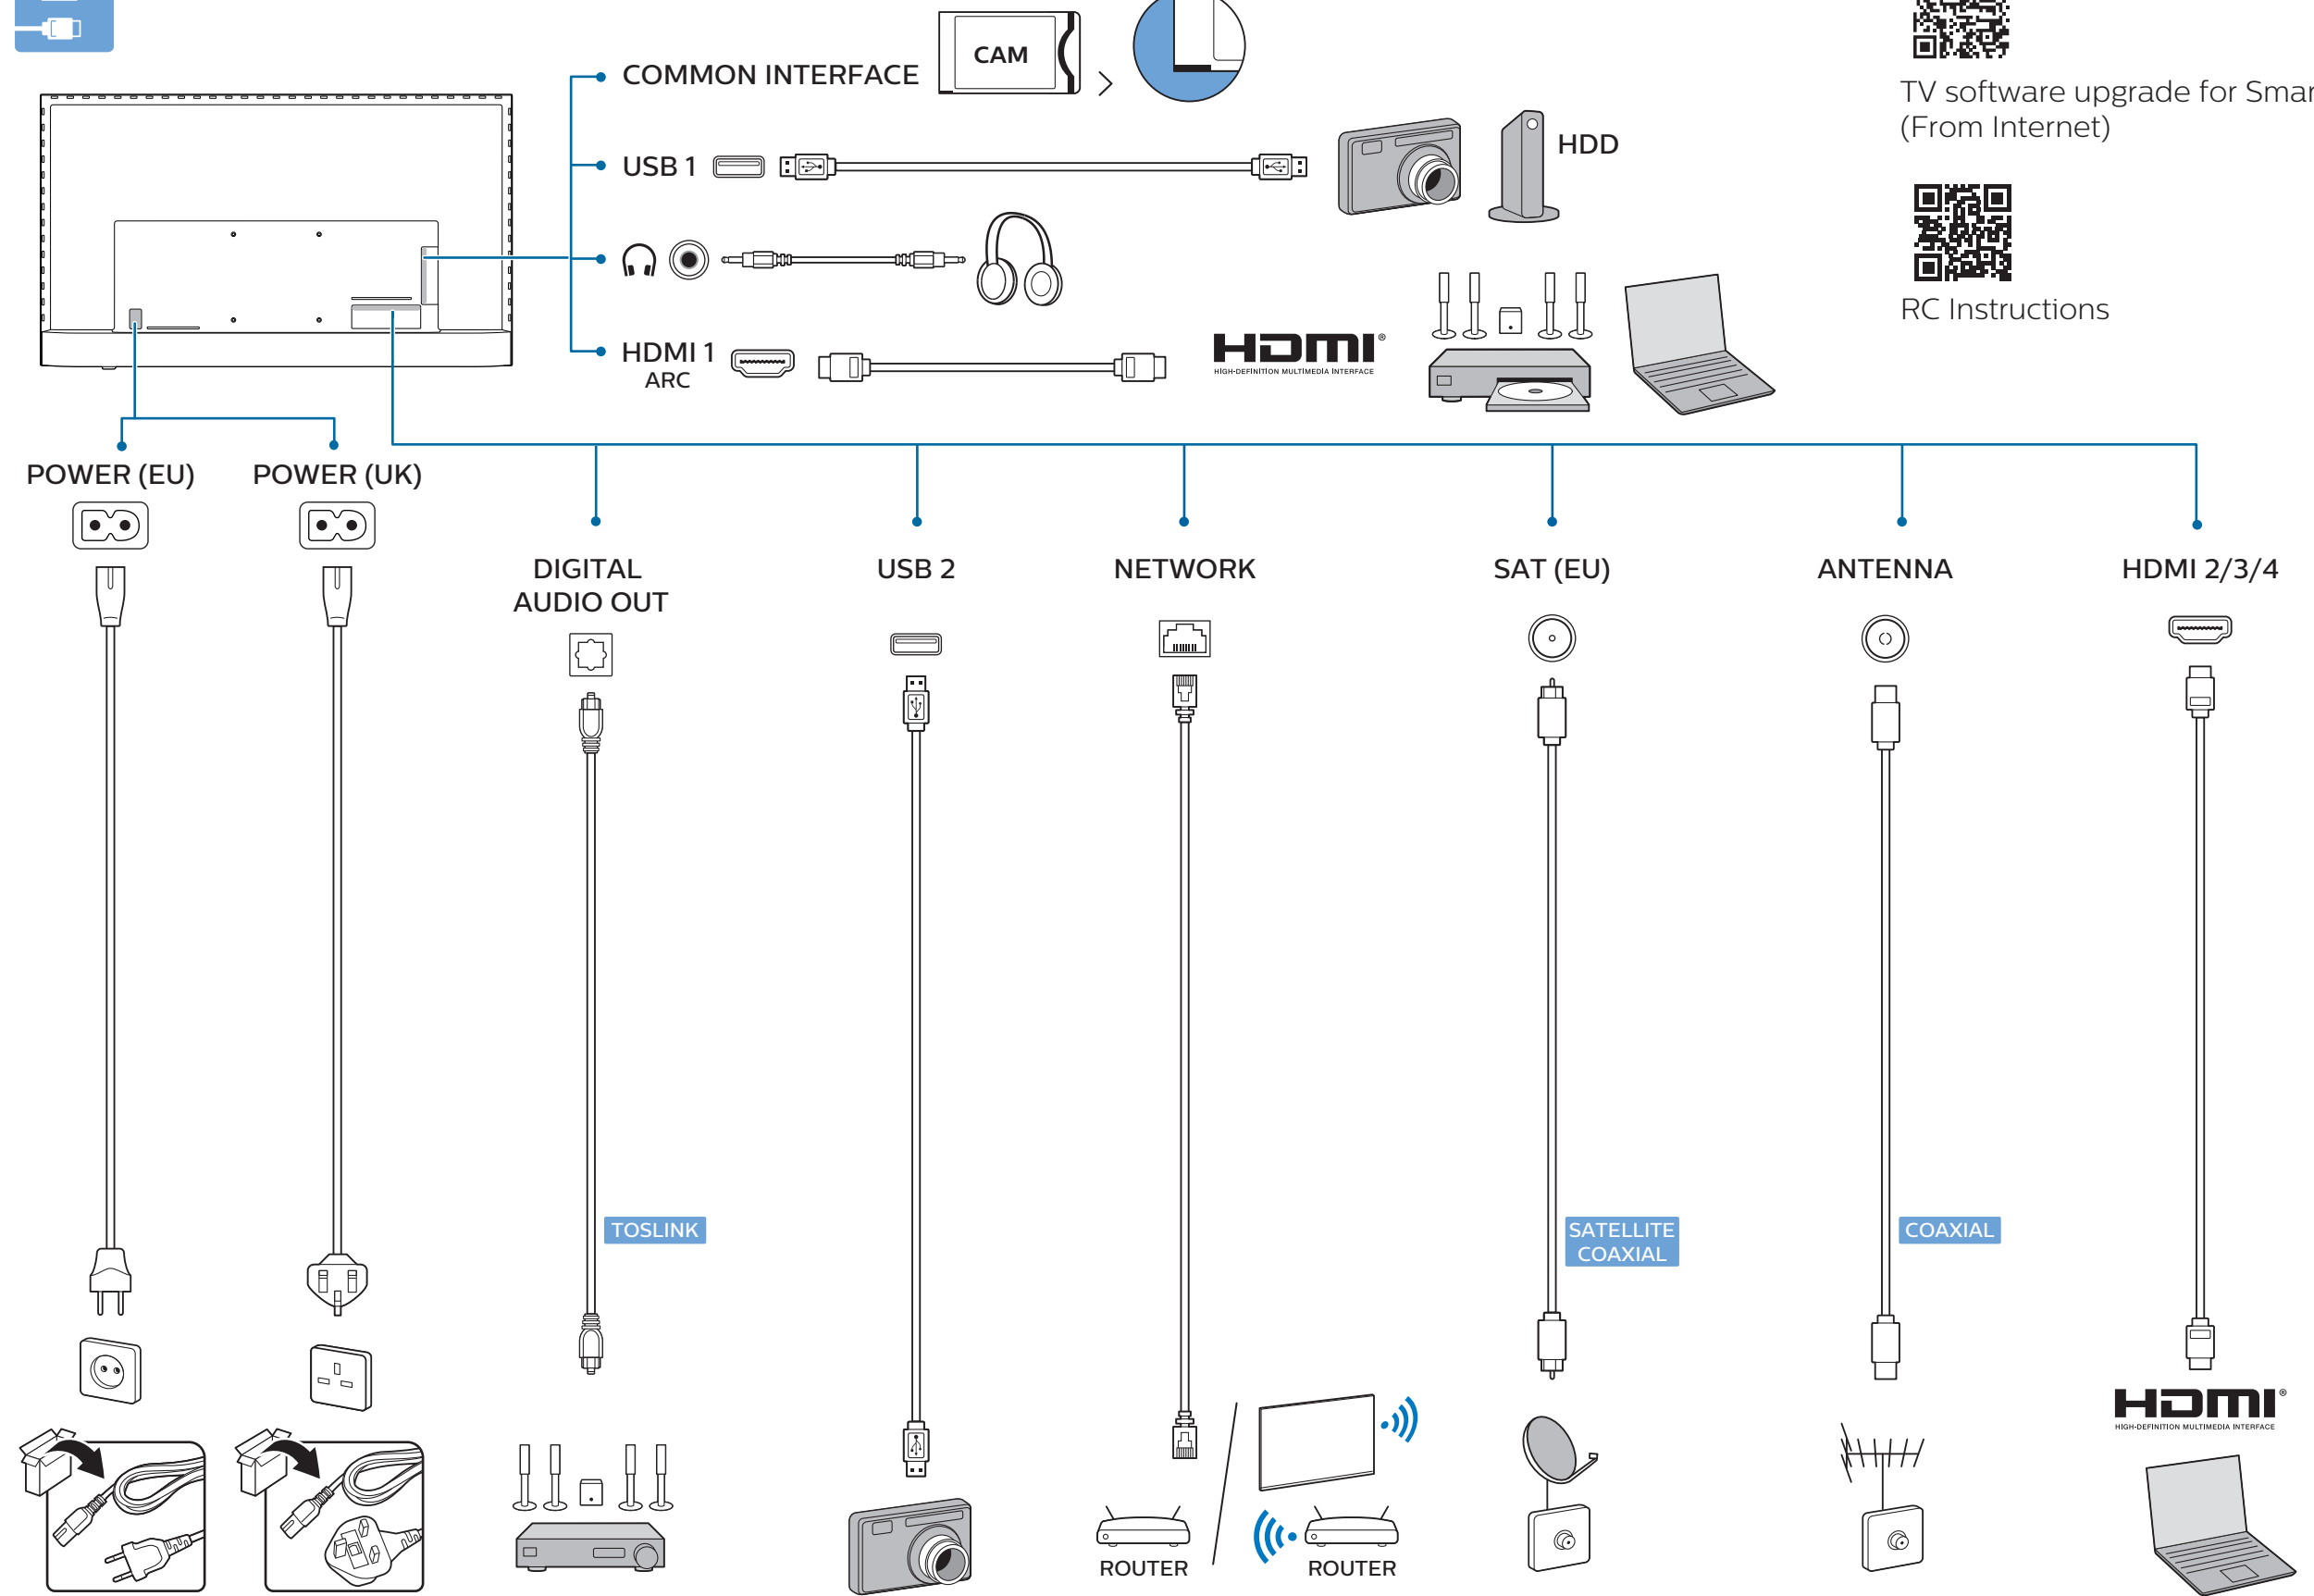

TV software upgrade for Smart TV- (From Internet)

RC Instructions