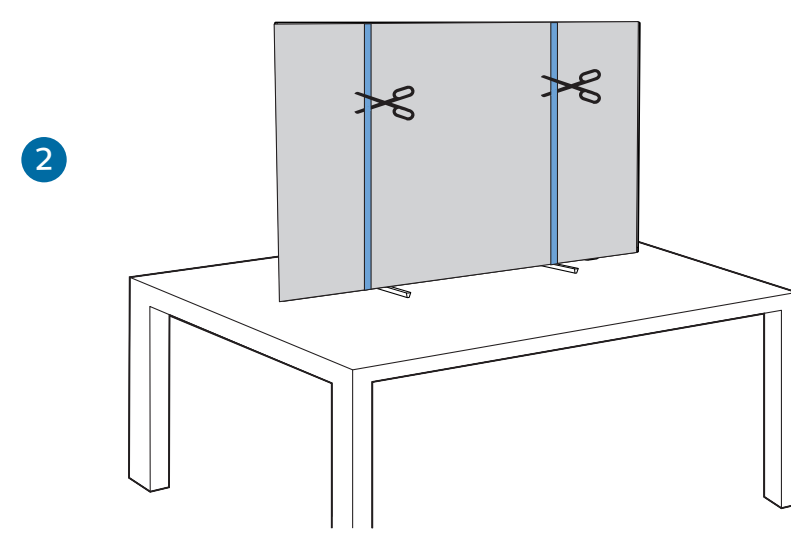

7906 series Quick Start Guide

A

1

2

3

4

5