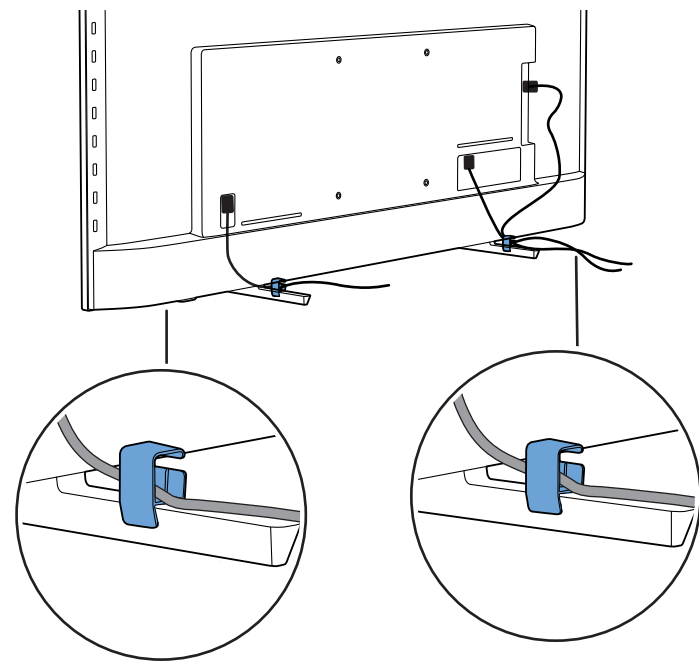

## 7906 series Quick Start Guide

A

1

2

3

4

5

**VESA (x, y)**

75" 300x300mm M8  
(L: 12mm~25mm) 189 cm

1. Insert the battery cover into the back of the TV.
2. Push the cover until it clicks.
3. Open the battery cover.
4. Insert 2x AAA 1.5V batteries. A diagram shows the correct polarity (+ and -).
5. Close the battery cover.
6. Click the cover to ensure it is properly seated.