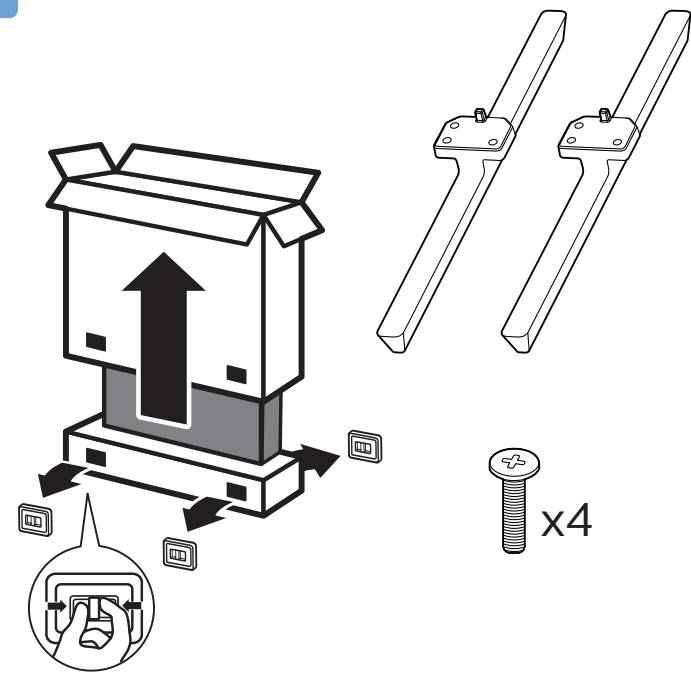

## 7906 series Quick Start Guide

A

1

2

3

4

5

**VESA (x, y)**

75" 300x300mm M8  
(L: 12mm~25mm) 189 cm

1. Insert the battery cover into the back of the TV.
2. Push the cover until it clicks.
3. Open the battery cover.
4. Insert 2x AAA 1.5V batteries. A diagram shows the correct polarity (+ and -).
5. Close the battery cover.
6. Click the cover to ensure it is properly seated.