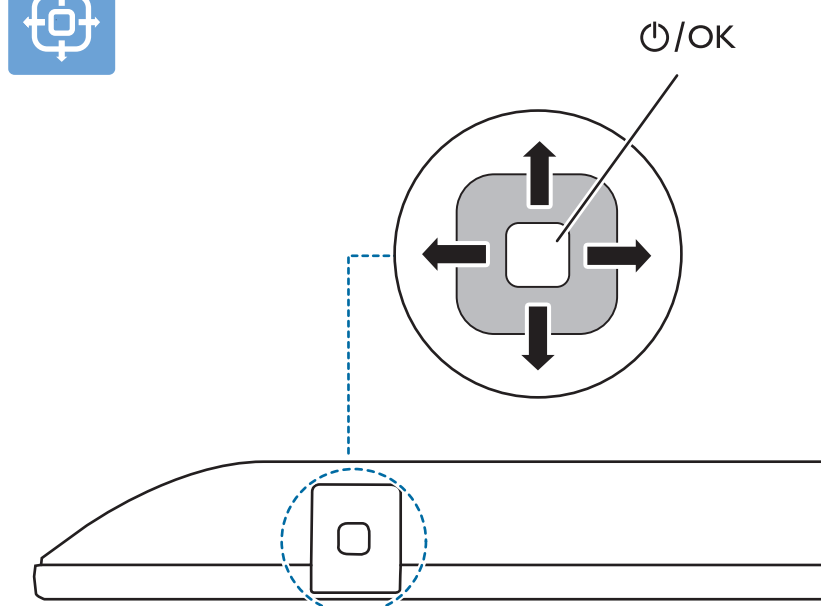

All registered and unregistered trademarks are property of their respective owners. Specifications are subject to change without notice. Philips and the Philips' shield emblem are trademarks of Koninklijke Philips N.V. and are used under license from Koninklijke Philips N.V. 2021© TP Vision Europe B.V. All rights reserved. philips.com