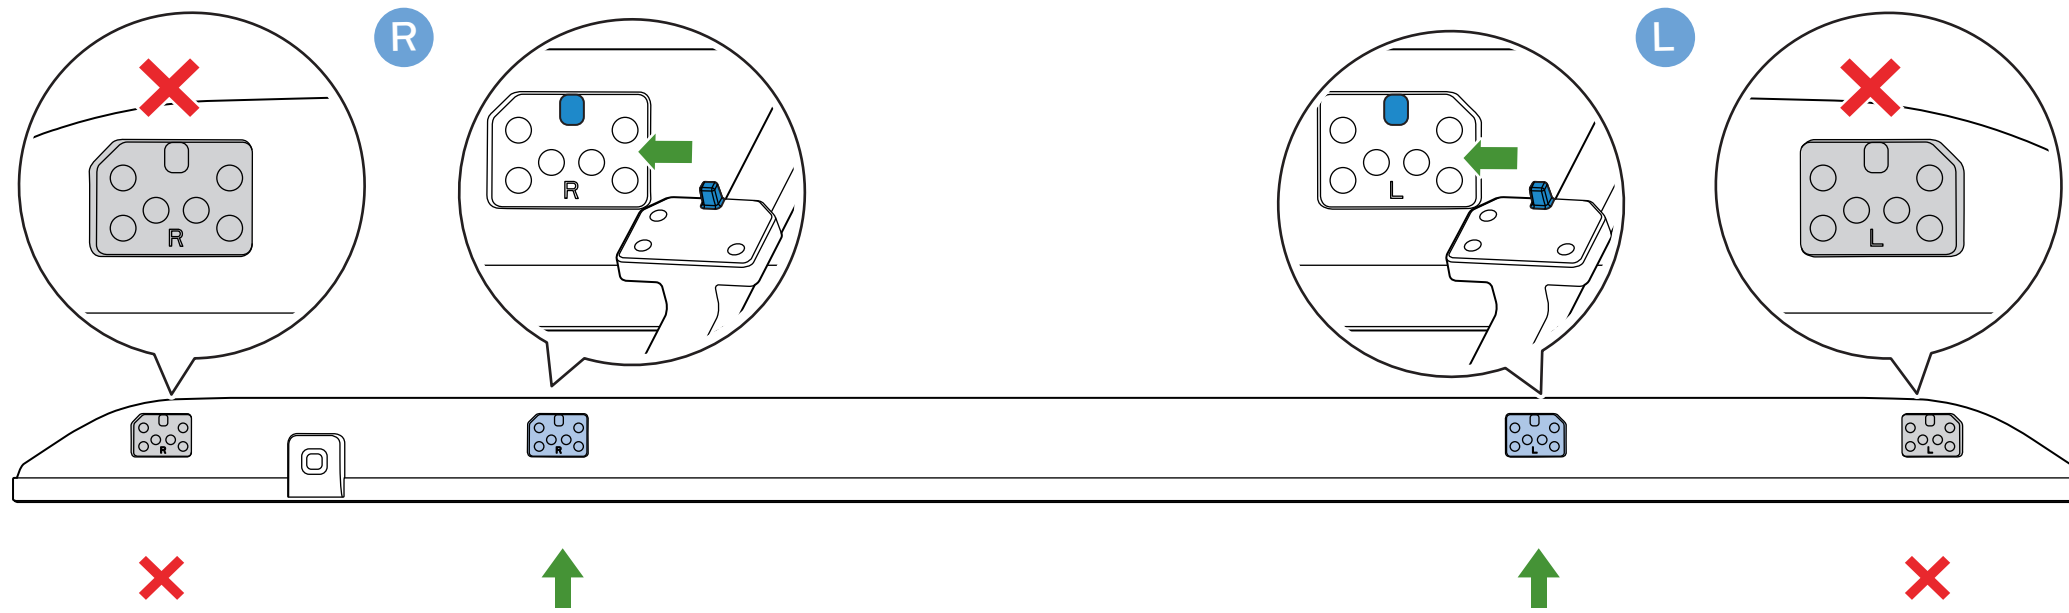

## 7906 series Quick Start Guide

A

1

2

3

4

5

**VESA (x, y)**

75" 300x300mm M8  
(L: 12mm~25mm) 189 cm

1. Insert the battery cover into the back of the TV.
2. Push the cover until it clicks.
3. Open the battery cover.
4. Insert 2x AAA 1.5V batteries. A diagram shows the correct polarity (+ and -).
5. Close the battery cover.
6. Click the cover to ensure it is properly seated.