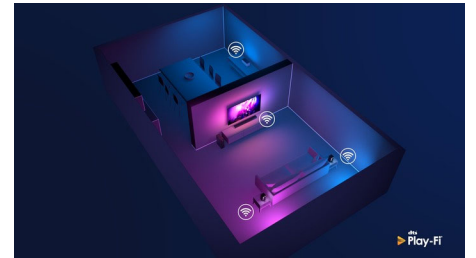

DTS Play-Fi compatible

With DTS Play-Fi on your Philips TV you can connect to compatible speakers in any room. Got wireless speakers in the kitchen? Listen to the movie while you make a snack or keep up with the sports commentary while you get everyone drinks.

AI voice control

This Philips Android TV gives you a choice of voice assistants! Control the TV via Google Home devices, or ask Alexa to control the TV via Alexa-enabled devices.