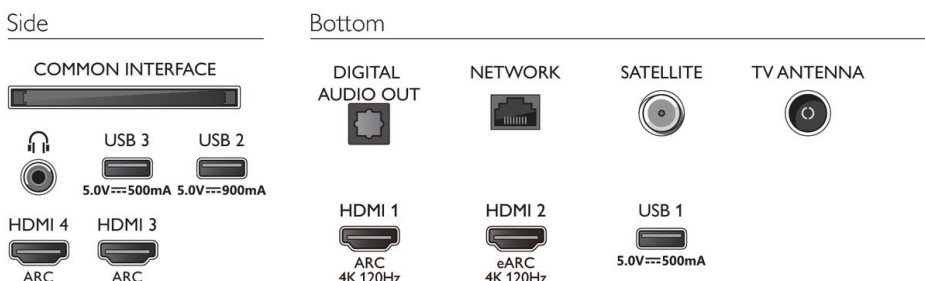

EU Energy card

- EPREL registration numbers: 590102
- Diagonal screen size (inch): 65
- Diagonal screen size (metric): 164
- Energy class for SDR: G
- On mode power demand for SDR: 137 Kwh/1000h
- Energy class for HDR: G
- On mode power demand for HDR: 106 Kwh/1000h
- Networked standby mode: <2.0 W
- Off mode power consumption: n.a.
- Panel technology used: OLED

Sound

- Audio: Output power : 50 Watt (RMS), 2.1 Channel
- Codec: AC-4, Dolby Atmos, DTS-HD(M6), Dolby Digital MS12 V2.5
- Speaker configuration: 10Wx2 mid-high speaker, 30W sub-woofer
- Sound Enhancement: A.I. Sound, Clear Dialogue,

Dolby Atmos, Dolby Bass Enhancement, Dolby Volume Leveler, Night mode, A.I. EQ, DTS Play-Fi, Mimi Sound Personalization

Dimensions

- Wall mount compatible: 300 x 300 mm
- Box dimensions (W x H x D): 1660.0 x 1002.0 x 170.0 mm
- Product weight: 27.9 kg
- Product weight (+stand): 28.3 kg
- Set dimensions (W x H x D): 1448.7 x 829.5 x 58.0 mm
- Set dimensions with stand (W x H x D): 1448.7 x 845.9 x 280.0 mm
- Stand dimensions (W x H x D): 797.5 x 19.0 x 280.0 mm
- Weight incl. Packaging: 35.6 kg

Accessories

- Included Accessories: Legal and safety brochure, Power cord, Quick start guide (x1), Remote Control, Table top stand
- Included batteries: 2 x AAA Batteries

Design

- Colors of TV: Metal bezel frame
- Stand design: Metal dark chrome facet sticks

Connections

Issue date 2022-10-25

Version: 9.1.1

12 NC: 8670 001 75014
EAN: 87 18863 02898 8

© 2022 Koninklijke Philips N.V.
All Rights reserved.

Specifications are subject to change without notice.
Trademarks are the property of Koninklijke Philips N.V. or their respective owners.

www.philips.com

- Memory size (Flash) : 16G, the actual available disc space may differ (dependent on e.g. (pre-)installed apps, installed operating system, etc.)
- EPG and actual visibility (up to 8 days) is country and operator dependent.
- Android App offerings vary per country. For more details please visit your local Google Play Store.
- The TV supports DVB reception for 'Free to air' broadcast. Specific DVB operators may not be supported. An up to date list can be found in the FAQ section of the Philips support website. For some operators Conditional Access and subscription are required. Contact your operator for more information.
- Philips TV Remote app and related functionalities vary per TV model, operator, and country, as well as smart device model and OS. For more details please visit: www.philips.com/TVRemoteapp.
- USB recording for digital channels only, recordings may be limited by broadcast copy protection (CI+). Country and channel restrictions may apply.
- This television contains lead only in certain parts or components where no technology alternatives exist in accordance with existing exemption clauses under the RoHS Directive.
- Amazon, Alexa and all related logos are trademarks of Amazon.com, Inc. or its affiliates. Amazon Alexa is available in selected languages and countries.
- Amazon Prime is available in selected languages and countries.
- Disney+ subscription required. Subject to terms at <https://www.disneyplus.com> (c) 2020 Disney and its related entities. Disney+ is available in selected languages and countries.
- Google Assistant is available on Philips Android TVs running on Android O (8) or higher OS version. Google Assistant is available in selected languages and countries.
- Netflix subscription required. Subject to terms at <https://www.netflix.com>
- Rakuten TV is available in selected languages and countries.
- Philips OLED TV panels have been certified as flicker-free and discomfort glare free by UL.