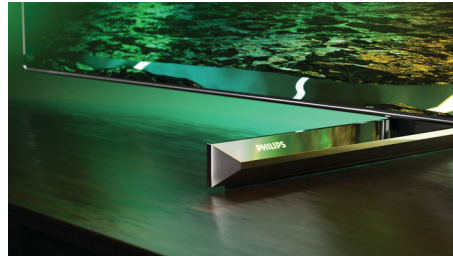

Premium materials

Every inch of this TV looks and feels premium. The ultra-thin metal bezel. The beautiful aluminum feet. Or the remote with a backlit Ambilight key, which makes it easy to turn on Ambilight-even in the dark.