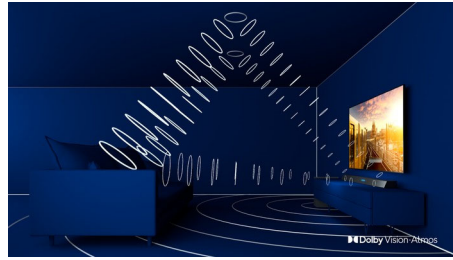

Dolby Vision + Dolby Atmos

Support for Dolby's premium sound and video formats means the HDR content you watch will look-and sound-glorious. You'll enjoy a picture that reflects the director's original intentions and experience spacious sound with real clarity and depth.