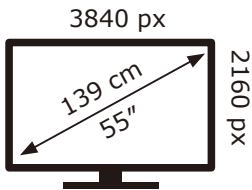

ENERG

PHILIPS

55PUS7956/12

72 kWh/1000h

ABCD **E**FG

61 kWh/1000h

2019/2013

ENERG