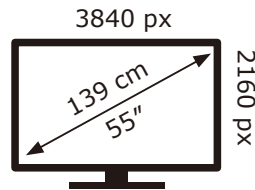

PHILIPS

55PUS7956/12

72 kWh/1000h

ABCD **E**FG

61 kWh/1000h

2019/2013