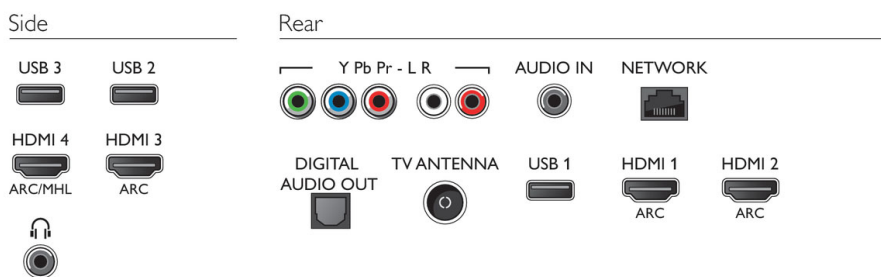

Accessories

- Included accessories: Remote Control, Power cord, Quick start guide, Table top stand, 2 x AAA Batteries, Legal and safety brochure

Smart TV Features

- SmartTV apps*: Youtube, Online Video Stores, Open Internet Browser, Social TV, TV on Demand
- User Interaction: MultiRoom Client and Server, SimplyShare
- Ease of Installation: Auto detect Philips devices, Device connection wizard, Network installation wizard, Settings assistant wizard
- Ease of Use: One-stop Smart Menu button, Onscreen Usermanual
- Firmware upgradeable: Firmware auto upgrade wizard, Firmware upgradeable via USB, Online firmware upgrade
- Interactive TV: HbbTV
- Philips TV Remote app*: Apps, Channels, Control,

- NowOnTV, TV Guide, Video On Demand
- Program: Pause TV, USB Recording*
- Screen Format Adjustments: Advance - Shift, Basic - Fill Screen, Fit to Screen, Zoom, Stretch

Android

- Memory size: 8GB, extendable via USB storage
- OS: Android™ 5.1 (Lollipop)
- Pre-installed apps: Google Play Movies*, Google Play Music*, Google search, YouTube
- Memory size to install apps: 4GB

Processing

- Processing Power: Quad Core

Connections

Issue date 2018-05-10

Version: 8.0.2

12 NC: 8670 001 38982
EAN: 87 18863 00967 3

© 2018 Koninklijke Philips N.V.
All Rights reserved.

Specifications are subject to change without notice.
Trademarks are the property of Koninklijke Philips N.V.
or their respective owners.

www.philips.com

* EPG and actual visibility (up to 8 days) is country and operator dependent.

* The TV supports DVB reception for 'Free to air' broadcast. Specific DVB operators may not be supported. An up to date list can be found in the FAQ section of the Philips support website. For some operators Conditional Access and subscription are required. Contact your operator for more information.

* Please be informed that your Netflix HDR function in your TV currently can be supported via HDMI and USB only. The Netflix HDR broadcast via your Internet/DLNA will be fully available via IP software push.