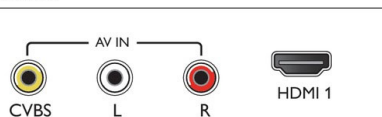

USB (photos, music, video)

Share the fun. Connect your USB memory-stick, digital camera, mp3 player or other multimedia device to the USB port on your TV to enjoy photos, videos and music with the easy to use onscreen content browser.

Connections

Side

Down

Issue date 2021-01-31

Version: 3.0.1

12 NC: 8670 001 71892
EAN: 87 18863 02677 9

© 2021 Koninklijke Philips N.V.
All Rights reserved.

Specifications are subject to change without notice.
Trademarks are the property of Koninklijke Philips N.V.
or their respective owners.