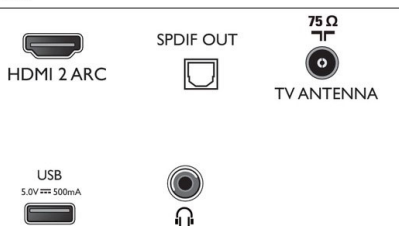

Convenience

- Screen Format Adjustments: 16:9, 4:3, Automatic
- Ease of Use: One-stop Home button
- Electronic Program Guide: 8 day Electronic Program Guide
- Firmware upgradeable: Firmware auto upgrade wizard, Firmware upgradeable via USB
- Sleep timer

24PHT5565/98

Highlights

LED TV

With LED backlight you can enjoy low power consumption and beautiful lines combined with high brightness, incredible contrast and vibrant colors.

Pixel Plus HD

Philips Pixel Plus HD engine optimizes picture quality to deliver crisp images with beautiful contrast. So whether you're streaming online or watching from a disc, you'll enjoy sharper images with brighter whites and blacker blacks.

Two HDMI inputs with Easylink

Avoid cable clutter with a single HDMI cable to carry both picture and audio signals from your devices to your TV. HDMI uses uncompressed signals, ensuring the highest quality from source to screen. Together with Philips Easylink, you'll need only one remote control to perform most operations on your TV, DVD, Blu-ray, set top box or home theatre system.

USB (photos, music, video)

Share the fun. Connect your USB memory-stick, digital camera, mp3 player or other multimedia device to the USB port on your TV to enjoy photos, videos and music with the easy to use onscreen content browser.

Connections

Side