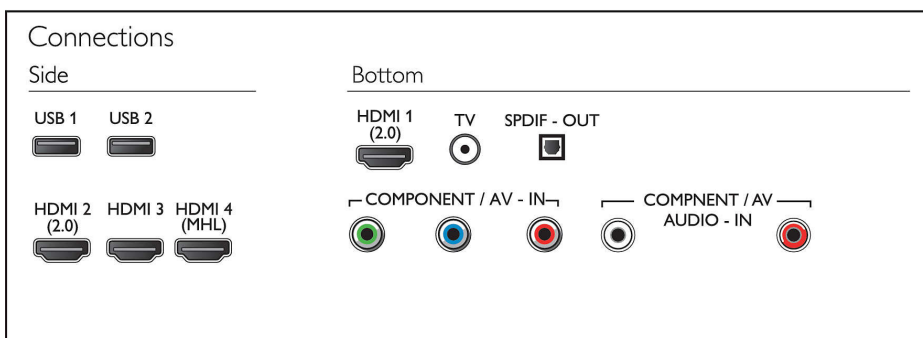

* The TV supports DVB reception for 'Free to air' broadcast. Specific DVB operators may not be supported. An up to date list can be found in the FAQ section of the Philips support website. For some operators Conditional Access and subscription are required. Contact your operator for more information.
* EPG and actual visibility (up to 8 days) is country and operator dependent.