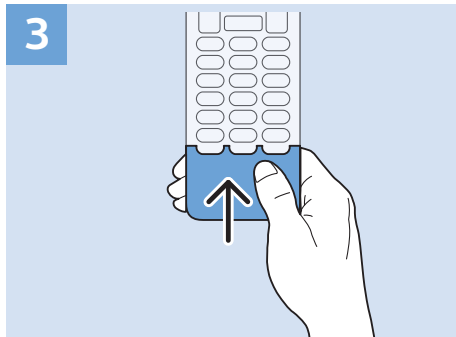

USB Hard Drive

Multimedia Player (UHD Video source)

Video Player - YPbPr, L/R

Bluetooth - Gamepad, Keyboard, Mouse

VESA (x, y)
49" (123 cm) 200x200 M6
55" (139 cm) 300x200 M6

Help | Hilfe | Aide
Guida | Ayuda
Pomoc | Yardım
Руководство