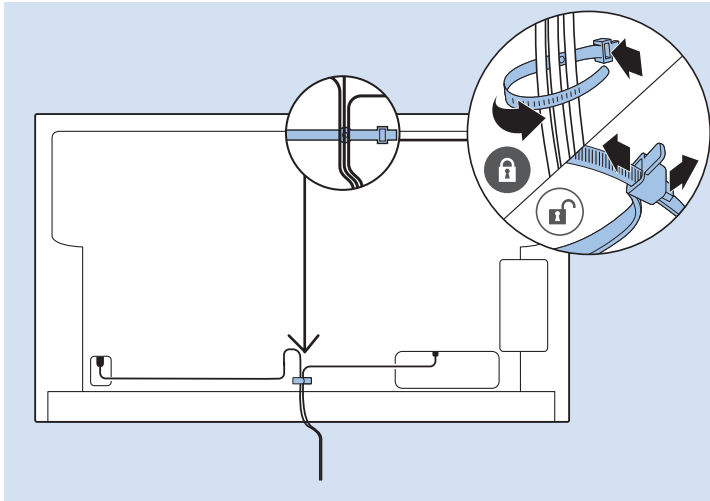

USB Hard Drive

Multimedia Player (UHD Video source)

Video Player - YPbPr, L/R

Bluetooth - Gamepad, Keyboard, Mouse

VESA (x, y)
49" (123 cm) 200x200 M6
55" (139 cm) 300x200 M6

Help | Hilfe | Aide
Guida | Ayuda
Pomoc | Yardım
Руководство