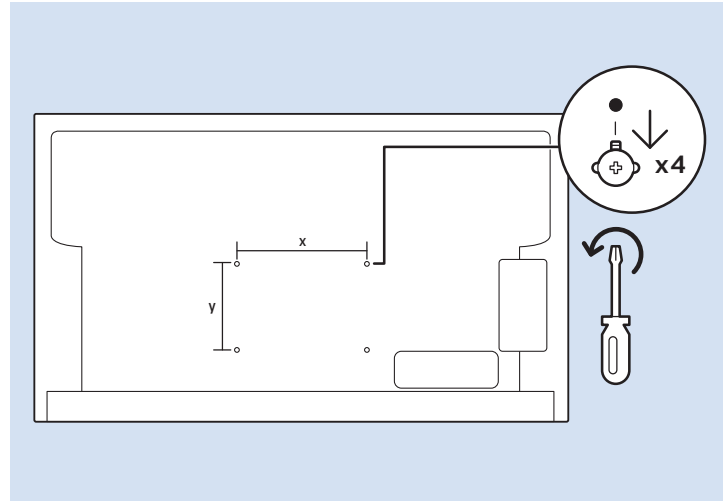

USB Hard Drive

Multimedia Player (UHD Video source)

Video Player - YPbPr, L/R

Bluetooth - Gamepad, Keyboard, Mouse

VESA (x, y)
49" (123 cm) 200x200 M6
55" (139 cm) 300x200 M6

Help | Hilfe | Aide
Guida | Ayuda
Pomoc | Yardım
Руководство