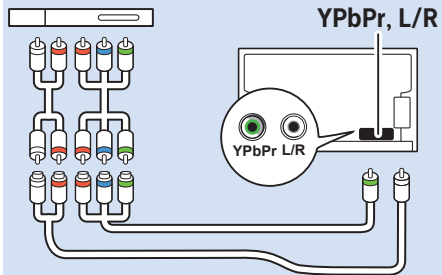

55"

3

55"

4

55"

5 55"

6 55"

www.philips.com/connectivityguide

Home Theatre System - HDMI ARC

Digital Audio System - OPTICAL

Headphones

MHL

Network - Wireless

Network - Wired

Computer - HDMI

USB Flash Drive

USB Hard Drive

Multimedia Player (UHD Video source)

Video Player - YPbPr, L/R

Bluetooth - Gamepad, Keyboard, Mouse

VESA (x, y)
49" (123 cm) 200x200 M6
55" (139 cm) 300x200 M6

Help | Hilfe | Aide
Guida | Ayuda
Pomoc | Yardım
Руководство