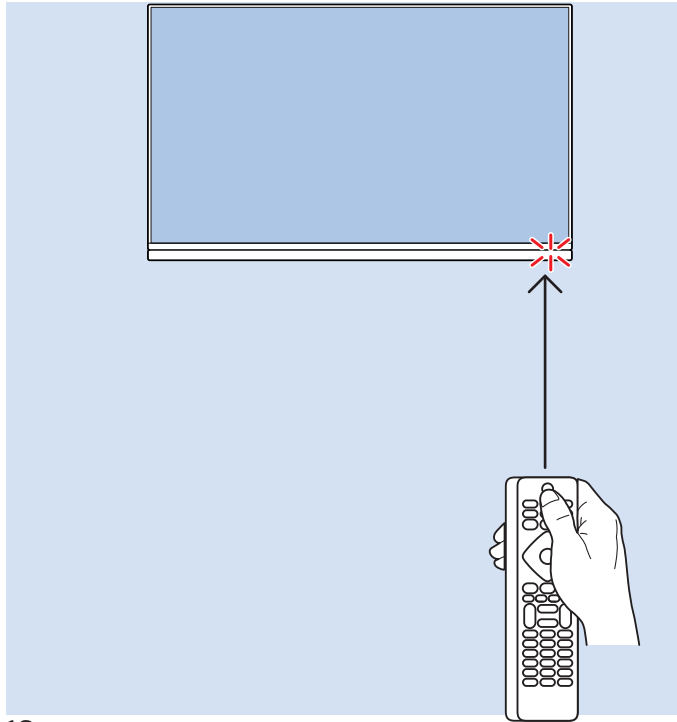

USB Hard Drive

Multimedia Player (UHD Video source)

Video Player - YPbPr, L/R

Bluetooth - Gamepad, Keyboard, Mouse

VESA (x, y)
49" (123 cm) 200x200 M6
55" (139 cm) 300x200 M6

Help | Hilfe | Aide
Guida | Ayuda
Pomoc | Yardım
Руководство