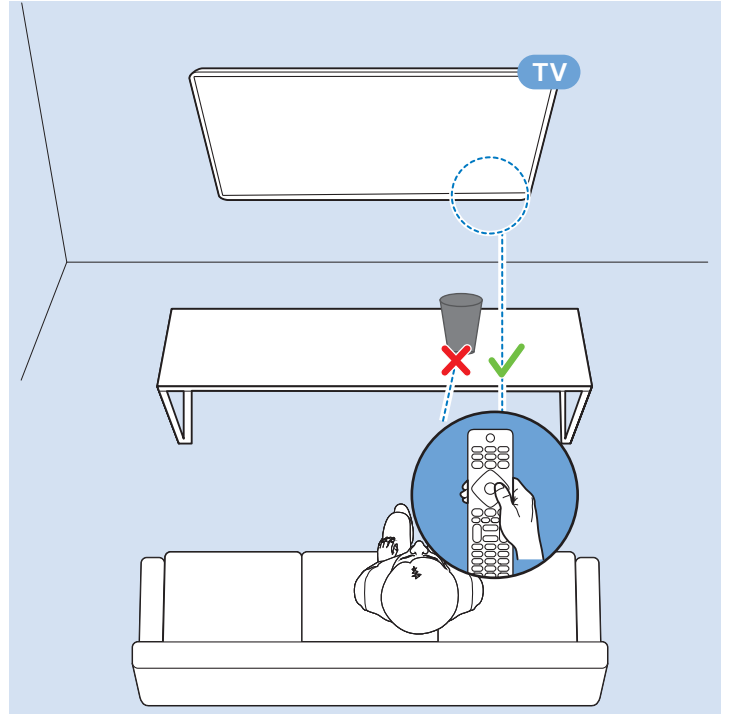

USB Hard Drive

Multimedia Player (UHD Video source)

Video Player - YPbPr, L/R

Bluetooth - Gamepad, Keyboard, Mouse

VESA (x, y)
49" (123 cm) 200x200 M6
55" (139 cm) 300x200 M6

Help | Hilfe | Aide
Guida | Ayuda
Pomoc | Yardım
Руководство