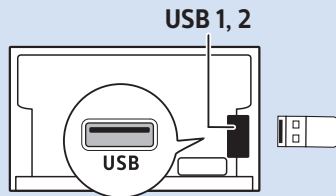

Home Theatre System - HDMI ARC

Digital Audio System - OPTICAL

Headphones

MHL

Network - Wireless

Network - Wired

Computer - HDMI

USB Flash Drive

USB Hard Drive

Multimedia Player (UHD Video source)

Video Player - YPbPr, L/R

Bluetooth - Gamepad, Keyboard, Mouse

VESA (x, y)
49" (123 cm) 200x200 M6
55" (139 cm) 300x200 M6

Help | Hilfe | Aide
Guida | Ayuda
Pomoc | Yardım
Руководство