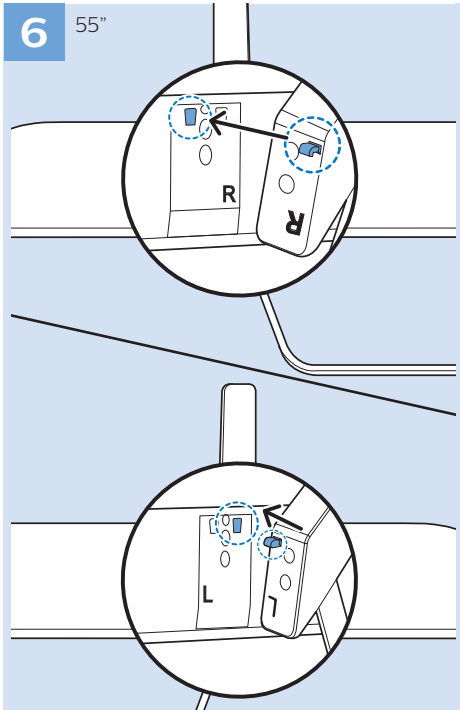

55"

3

55"

4

55"

5 55"

6 55"

www.philips.com/connectivityguide

USB Hard Drive

Multimedia Player (UHD Video source)

Video Player - YPbPr, L/R

Bluetooth - Gamepad, Keyboard, Mouse

VESA (x, y)
49" (123 cm) 200x200 M6
55" (139 cm) 300x200 M6

Help | Hilfe | Aide
Guida | Ayuda
Pomoc | Yardım
Руководство