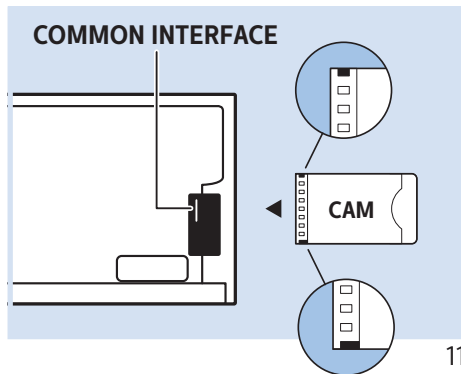

55"

3

55"

4

55"

5 55"

6 55"

www.philips.com/connectivityguide

USB Hard Drive

Multimedia Player (UHD Video source)

Video Player - YPbPr, L/R

Bluetooth - Gamepad, Keyboard, Mouse

VESA (x, y)
49" (123 cm) 200x200 M6
55" (139 cm) 300x200 M6

Help | Hilfe | Aide
Guida | Ayuda
Pomoc | Yardım
Руководство