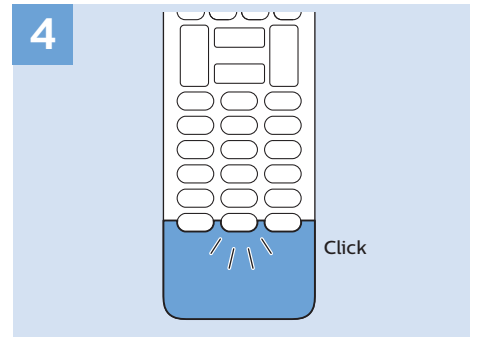

USB Hard Drive

Multimedia Player (UHD Video source)

Video Player - YPbPr, L/R

Bluetooth - Gamepad, Keyboard, Mouse

VESA (x, y)
49" (123 cm) 200x200 M6
55" (139 cm) 300x200 M6

Help | Hilfe | Aide
Guida | Ayuda
Pomoc | Yardım
Руководство