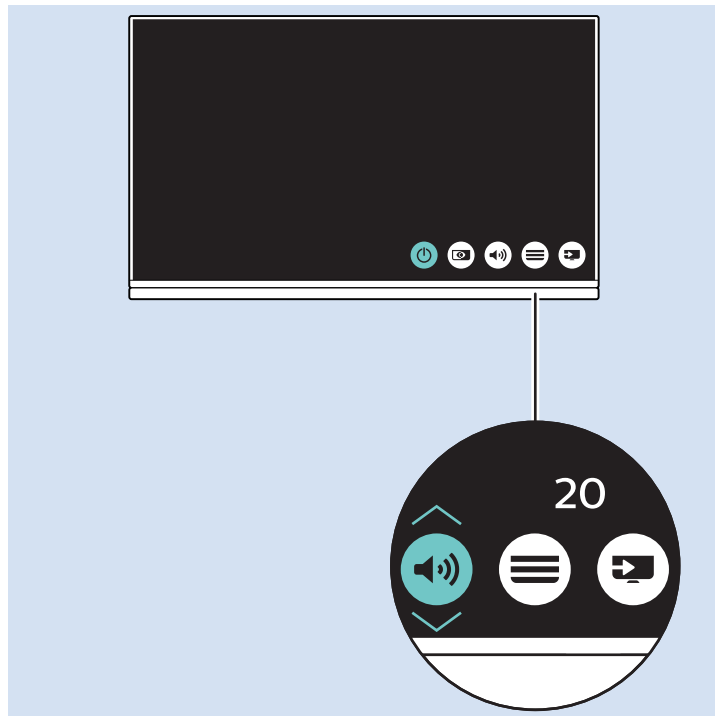

Home Theatre System - HDMI ARC

Digital Audio System - OPTICAL

Headphones

MHL

Network - Wireless

Network - Wired

Computer - HDMI

USB Flash Drive

USB Hard Drive

Multimedia Player (UHD Video source)

Video Player - YPbPr, L/R

Bluetooth - Gamepad, Keyboard, Mouse

VESA (x, y)
49" (123 cm) 200x200 M6
55" (139 cm) 300x200 M6

Help | Hilfe | Aide
Guida | Ayuda
Pomoc | Yardım
Руководство