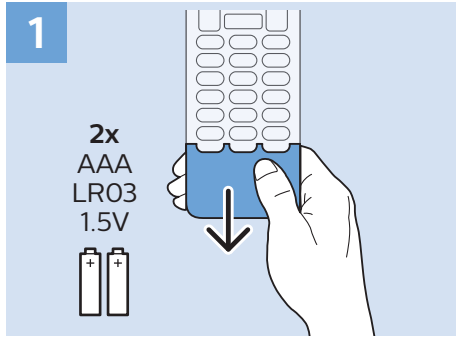

USB Hard Drive

Multimedia Player (UHD Video source)

Video Player - YPbPr, L/R

Bluetooth - Gamepad, Keyboard, Mouse

VESA (x, y)
49" (123 cm) 200x200 M6
55" (139 cm) 300x200 M6

Help | Hilfe | Aide
Guida | Ayuda
Pomoc | Yardım
Руководство