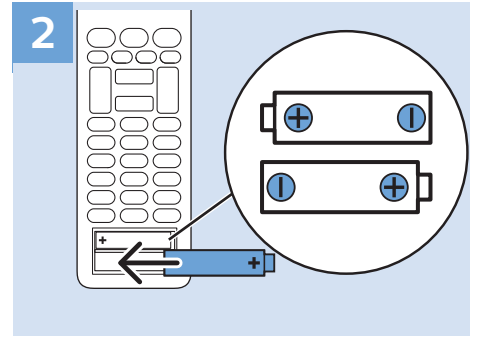

Home Theatre System - HDMI ARC

Digital Audio System - OPTICAL

Headphones

MHL

Network - Wireless

Network - Wired

Computer - HDMI

USB Flash Drive

USB Hard Drive

Multimedia Player (UHD Video source)

Video Player - YPbPr, L/R

Bluetooth - Gamepad, Keyboard, Mouse

VESA (x, y)
49" (123 cm) 200x200 M6
55" (139 cm) 300x200 M6

Help | Hilfe | Aide
Guida | Ayuda
Pomoc | Yardım
Руководство