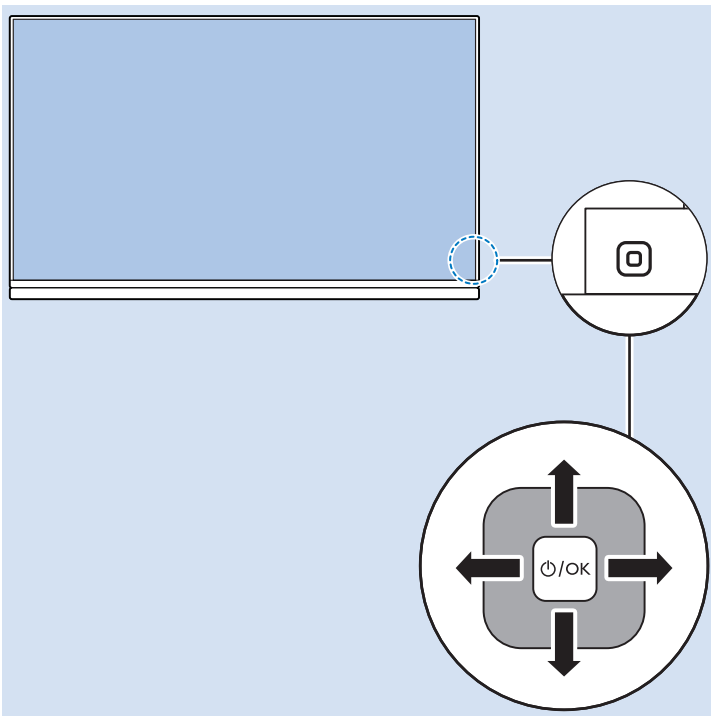

Home Theatre System - HDMI ARC

Digital Audio System - OPTICAL

Headphones

MHL

Network - Wireless

Network - Wired

Computer - HDMI

USB Flash Drive

USB Hard Drive

Multimedia Player (UHD Video source)

Video Player - YPbPr, L/R

Bluetooth - Gamepad, Keyboard, Mouse

VESA (x, y)
49" (123 cm) 200x200 M6
55" (139 cm) 300x200 M6

Help | Hilfe | Aide
Guida | Ayuda
Pomoc | Yardım
Руководство