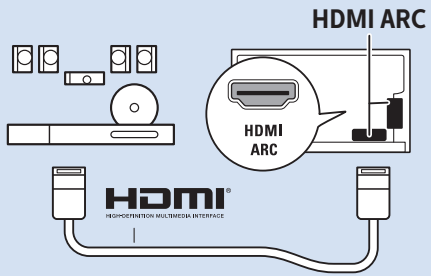

55"

3

55"

4

55"

5 55"

6 55"

www.philips.com/connectivityguide

Home Theatre System - HDMI ARC

Digital Audio System - OPTICAL

Headphones

MHL

Network - Wireless

Network - Wired

Computer - HDMI

USB Flash Drive