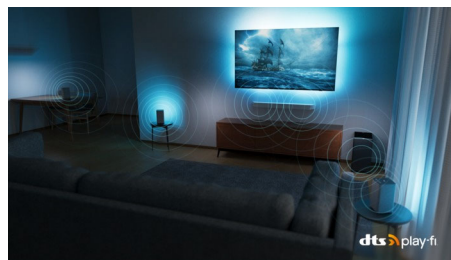

DTS Play-Fi compatible

Philips Wireless Home System powered by DTS Play-Fi lets you connect to compatible soundbars and wireless speakers around your home in seconds. Listen to movies in the kitchen. Play music anywhere. You can even create a home-theater surround-sound system using your Philips TV as a central speaker.