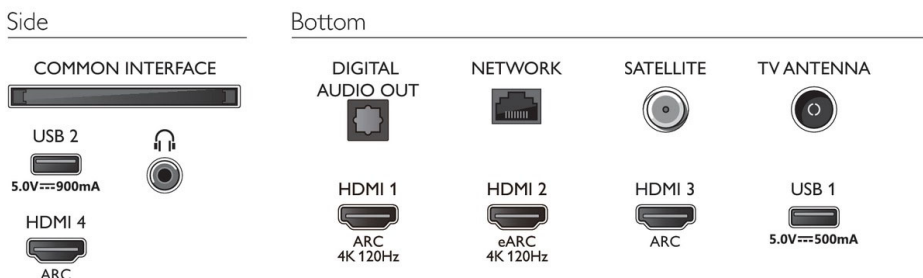

Design

- Colors of TV: Light silver bezel
- Stand design: Light silver central stand

Dimensions

- Box dimensions (W x H x D): 1600.0 x 995.0 x 170.0 mm
- Set dimensions (W x H x D): 1450.5 x 842.2 x 85.1 mm
- Set dimensions with stand (W x H x D): 1450.5 x 906.9 x 289.1 mm
- Stand dimensions (W x H x D): 379.8 x 70.0 x 289.1 mm
- Product weight: 24.5 kg
- Product weight (+stand): 27.2 kg
- Weight incl. Packaging: 35.7 kg
- Wall mount compatible: 300 x 300 mm

Accessories

- Included accessories: Remote Control, Quick start guide, Legal and safety brochure, Power cord, Table top stand, 2 x AAA Batteries

Connections

Issue date 2023-02-04

Version: 7.5.3

12 NC: 8670 001 82657
EAN: 87 18863 03416 3