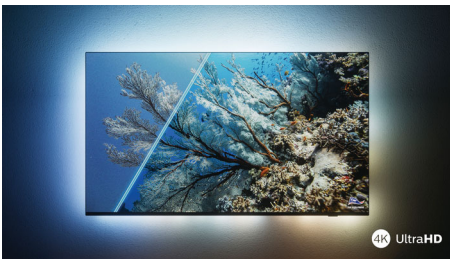

Vibrant HDR picture

Want to experience a perfect picture for every scene? Your Philips 4K UHD TV is compatible with all major HDR formats, which means you get brilliant, sharp images. You'll see every detail, even in dark and bright areas.

Slim, attractive design

Looking for a TV that fits in your life? The virtually bezel-free screen of this 4K smart TV goes with just about any interior, while the angled stand leaves plenty of room for a soundbar. Our packaging and inserts use recycled cardboard and paper.