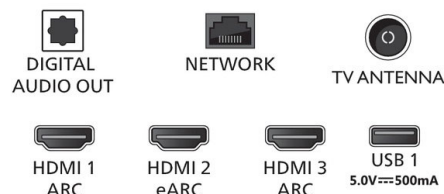

Dimensions

- Box dimensions (W x H x D): 1240.0 x 785.0 x 150.0 mm
- Set dimensions (W x H x D): 1115.6 x 644.7 x 81.6 mm
- Set dimensions with stand (W x H x D): 1115.6 x 715.9 x 269.8 mm
- Product weight: 12.6 kg

- Product weight (+stand): 13.0 kg
- Weight incl. Packaging: 16 kg
- Wall mount dimensions: 200 x 300 mm

Accessories

- Included accessories: Quick start guide, Legal and safety brochure, Power cord, Table top stand, Remote Control, 2 x AAA Batteries

Connections

Side

Down

Issue date 2022-11-27

Version: 8.0.1

12 NC: 8670 001 85757
EAN: 87 18863 03628 0

© 2022 Koninklijke Philips N.V.
All Rights reserved.

Specifications are subject to change without notice.
Trademarks are the property of Koninklijke Philips N.V.
or their respective owners.