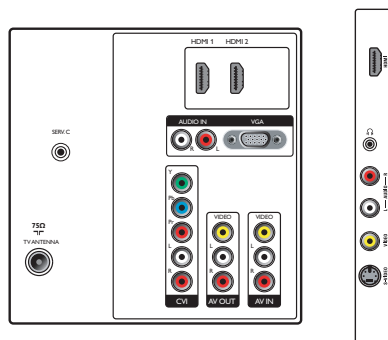

Tuner/Reception/Transmission

- Aerial Input: 75 ohm coaxial (IEC75)
- TV system: PAL I, PAL B/G, PAL D/K, SECAM B/G, SECAM D/K
- Video Playback: NTSC, SECAM, PAL
- Tuner bands: Hyperband, S-Channel, UHF, VHF
- Number of Preset Channels: 99
- Tuner Display: PLL

Connectivity

- AV 1: Audio L/R in, YPbPr
- AV 2: Audio L/R in, CVBS in
- HDMI 1: HDMI v1.3
- HDMI 2: HDMI v1.3
- EasyLink (HDMI-CEC): One touch play, System info (menu language), System standby
- Front / Side connections: Audio L/R in, CVBS in, Headphone Out, S-video in, HDMI v1.3
- Other connections: PC-in VGA + Audio L/R in

Power

- Ambient temperature: 5 °C to 40 °C
- Mains power: 100-240V, 50/60Hz
- Power consumption: 260 W
- Standby power consumption: (typical) <0.15W

Dimensions

- Set dimensions (W x H x D):

- 1163 x 712 x 104 mm
- Set dimensions with stand (W x H x D): 1163 x 786 x 325 mm
- Weight incl. Packaging: 40 kg
- Product weight: 26 kg
- Product weight (+stand): 33.5 kg
- Box dimensions (W x H x D): 1307 x 898 x 391 mm
- VESA wall mount compatible: 400 x 400 mm

Accessories

- Included accessories: Tabletop swivel stand, Power cord, Quick start guide, User Manual, Registration card, Warranty certificate, Remote Control, Batteries for remote control

Issue date 2012-01-20

Version: 1.0.61

12 NC: 8670 000 34741
EAN: 87 12581 37165 4

© 2012 Koninklijke Philips Electronics N.V.
All Rights reserved.

Specifications are subject to change without notice.
Trademarks are the property of Koninklijke Philips
Electronics N.V. or their respective owners.

www.philips.com