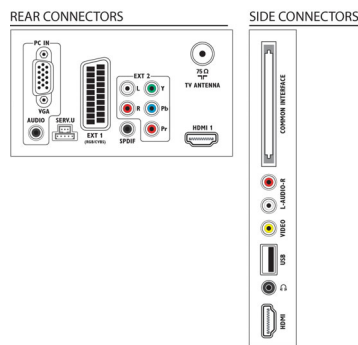

Supported Display Resolution

- Computer inputs: up to 1920x1080 @ 60Hz
- Video inputs: 24, 25, 30, 50, 60 Hz, up to 1920x1080p

Convenience

- Electronic Program Guide: 8 day Electronic Program Guide
- Ease of Installation: Channel installation wizard, Device connection wizard, Settings assistant wizard
- Ease of Use: One-stop Home button
- Screen Format Adjustments: 4:3, Autofill, Autozoom, Movie expand 14:9, Movie expand 16:9, Subtitle Zoom, Super Zoom, Widescreen
- Teletext: 1000 page Smart Text
- Firmware upgradeable: Firmware auto upgrade wizard, Firmware upgradeable via USB

Tuner/Reception/Transmission

- Digital TV: DVB-C MPEG2*, DVB-C MPEG4*, DVB-T MPEG2*, DVB-T MPEG4*
- Video Playback: NTSC, PAL, SECAM

Power

- Mains power: AC 220-240V; 50-60Hz
- Ambient temperature: 5 °C to 35 °C
- Energy Label Class: B
- Eu Energy Label power: 29 W
- Standby power consumption: 0.3W
- Power Saving Features: Eco mode, Eco settings menu, Picture mute (for radio)
- Presence of lead: Yes*

Dimensions

- Box dimensions (W x H x D): 426 x 596 x 126 mm
- Set dimensions (W x H x D): 532.5 x 357 x 36.6 mm
- Set dimensions with stand (W x H x D): 532.5 x 357 x 127 mm
- Product weight: 5.6 kg
- Product weight (+stand): 5.9 kg
- VESA wall mount compatible: 100 x 100 mm

Accessories

- Included accessories: Power cord, Remote Control, 2 x AAA Batteries, Table top stand, User Manual, Quick start guide, Warranty Leaflet

Issue date 2019-06-18

Version: 8.5.9

12 NC: 8670 000 74595
EAN: 87 12581 59487 9

© 2019 Koninklijke Philips N.V.
All Rights reserved.

Specifications are subject to change without notice.
Trademarks are the property of Koninklijke Philips N.V.
or their respective owners.

www.philips.com

* The TV supports DVB reception for 'Free to air' broadcast. Specific DVB operators may not be supported. An up to date list can be found in the FAQ section of the Philips support website. For some operators Conditional Access and subscription are required. Contact your operator for more information.

* 8 days EPG, service not available in all countries

* Energy consumption in kWh per year, based on the power consumption of the television operating 4 hours per day for 365 days. The actual energy consumption will depend on how the television is used.

* This television contains lead only in certain parts or components where no technology alternatives exist in accordance with existing exemption clauses under the RoHS Directive.