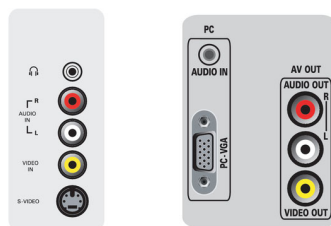

Loudspeakers

- Built-in speakers: 2
- Loudspeaker types: Front Speakers, Dome tweeter

Convenience

- Child Protection: Child Lock
- Clock: On main display, Sleep Timer, Wake up

Clock

- Ease of Installation: Auto Program Naming, Autostore, Fine Tuning, Program Name, Sorting
- Ease of Use: Program List, Side Control, Smart Picture, Smart Sound
- On-Screen Display languages: English, Simplified Chinese
- Remote Control: TV
- Remote control type: RC2023617/01
- Screen Format Adjustments: 4:3, Movie expand 14:9, Movie expand 16:9, Subtitle Zoom, Super Zoom, Widescreen
- Teletext: 1000 page Smart Text
- Teletext enhancements: 4 favourite pages, Program information Line

Connectivity

- AV 1: Audio L/R in, YPbPr
- AV 2: Audio L/R in, YPbPr
- AV 3: Audio L/R in, CVBS in, S-Video in
- AV 4: HDMI
- AV 5: HDMI
- Number of AV connections: 7
- Front / Side connections: Audio L/R in, CVBS in, Headphone out, S-video in
- Other connections: Monitor out, CVBS, L/R (cinch), PC Audio in, PC-In VGA

Power

- Ambient temperature: 5 °C to 40 °C
- Mains power: 100-240V, 50/60Hz
- Power consumption: 150 W
- Standby power consumption: <1W

Accessories

- Included Accessories: Tabletop swivel stand, Power cord, Quick start guide, User Manual, Registration card, Warranty certificate, Remote Control, Batteries for remote control