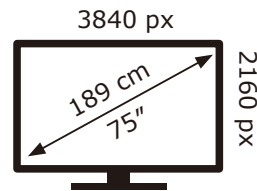

PHILIPS

75PUS7906/12

102 kWh/1000h

2019/2013

PHILIPS

75PUS7906/12

102 kWh/1000h

2019/2013