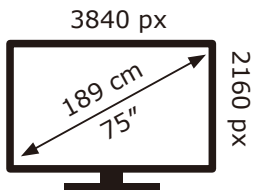

PHILIPS

75PUS7906/12

102 kWh/1000h

2019/2013

PHILIPS

75PUS7906/12

102 kWh/1000h

2019/2013