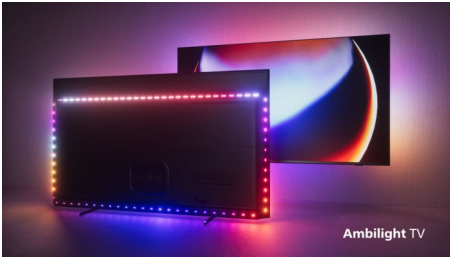

55OLED807/56

Highlights

4-sided Ambilight

With Ambilight, the incredible experience of watching a Philips OLED TV gets even better! LED lights on all four sides of the TV glow and change color in perfect sync with the colors of the on-screen action-or your music. It's so warm and immersive, you'll wonder how you enjoyed TV without it.

Philips OLED TV

Want to feel the full power of every scene? The lifelike picture of your Philips OLED TV always looks great, even if viewed at an angle. Blacks are always black, never gray, and you'll see every detail in shadows or bright areas. All major HDR formats are supported-you'll immerse like never before.