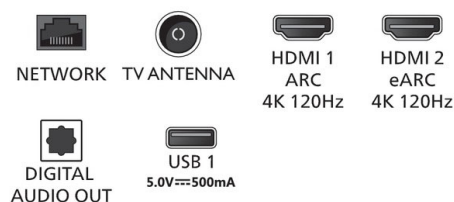

Down

Issue date 2022-12-01

Version: 5.0.1

12 NC: 8670 001 84876
EAN: 87 18863 03543 6

© 2022 Koninklijke Philips N.V.
All Rights reserved.

Specifications are subject to change without notice.
Trademarks are the property of Koninklijke Philips N.V. or their respective owners.

www.philips.com

* EPG and actual visibility (up to 8 days) is country and operator dependent.
* Android App offerings vary per country. For more details please visit your local Google Play Store.
* Philips TV Remote app and related functionalities vary per TV model, operator, and country, as well as smart device model and OS. For more details please visit: www.philips.com/TVRemoteapp.
* Amazon, Alexa and all related logos are trademarks of Amazon.com, Inc. or its affiliates. Amazon Alexa is available in selected languages and countries.
* Amazon Prime is available in selected languages and countries.
* Disney+ subscription required. Subject to terms at <https://www.disneyplus.com> (c) 2020 Disney and its related entities.
* Disney+ is available in selected languages and countries.
* Google Assistant is available on Philips Android TVs running on Android O (8) or higher OS version. Google Assistant is available in selected languages and countries.
* Netflix subscription required. Subject to terms at <https://www.netflix.com>
* Philips OLED TV panels have been certified as flicker-free and discomfort glare free by UL.
* Image depicted on the website are non-contractual pictures. Please always refer to the actual TV that are sold in the retail or stores.