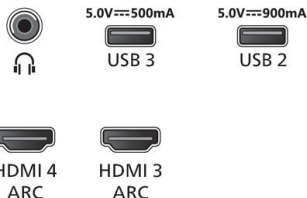

Dimensions

- Box dimensions (W x H x D): 1400.0 x 860.0 x 160.0 mm
- Product weight: 18.3 kg
- Product weight (+stand): 21.4 kg
- Set dimensions (W x H x D): 1225 x 701.4 x 68.0 mm
- Set dimensions with stand (W x H x D): 1225 x 771 x 236.0 mm
- Weight incl. Packaging: 27.0 kg
- Wall mount compatible: 300 x 300 mm

Accessories

- Included accessories: 2 x AAA Batteries, Legal and safety brochure, Power cord, Quick start guide, Remote Control, Table top stand

Design

- Remote control: with Muirhead leather

Connections

Side