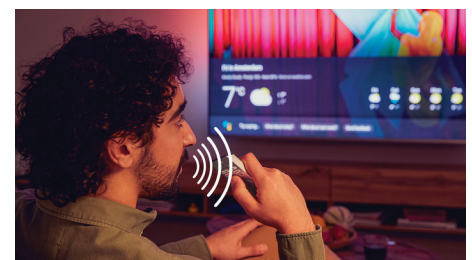

AI voice control

Push a button on the remote to talk to the Google Assistant. Control the TV or Google Assistant-compatible smart home devices with your voice. Or ask Alexa to control the TV via Alexa-enabled devices.