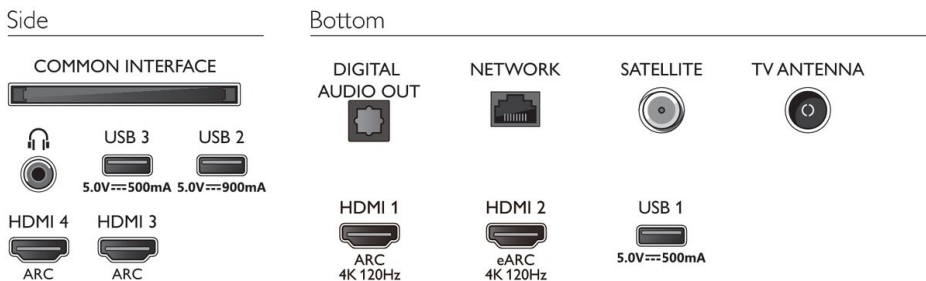

EU Energy card

- EPREL registration numbers: 667102
- Diagonal screen size (inch): 65
- Diagonal screen size (metric): 164
- Energy class for SDR: F
- On mode power demand for SDR: 135 Kwh/1000h
- Energy class for HDR: G
- On mode power demand for HDR: 99 Kwh/1000h
- Networked standby mode: <2.0 W
- Off mode power consumption: n.a.
- Panel technology used: OLED

Sound

- Audio: Output power : 50 Watt (RMS), 2.1 Channel
- Codec: AC-4, Dolby Atmos, DTS-HD(M6), Dolby Digital MS12 V2.5
- Speaker configuration: 10Wx2 mid-high speaker, 30W sub-woofer
- Sound Enhancement: A.I. Sound, Clear Dialogue, Dolby Atmos, Dolby Bass Enhancement, Dolby

Volume Leveler, Night mode, A.I. EQ, DTS Play-Fi, Mimi Sound Personalization

Dimensions

- Box dimensions (W x H x D): 1660 x 995.0 x 170.0 mm
- Product weight: 26.6 kg
- Product weight (+stand): 27.2 kg
- Set dimensions (W x H x D): 1448.7 x 829.5 x 68.0 mm
- Set dimensions with stand (W x H x D): 1448.7 x 843.1 x 290.0 mm
- Stand dimensions (W x H x D): 791.0 x 17.0 x 290.0 mm
- Weight incl. Packaging: 34.5 kg
- Wall mount compatible: 300 x 300 mm

Accessories

- Included Accessories: Legal and safety brochure, Power cord, Quick start guide (x1), Remote Control, Table top stand
- Included batteries: 2 x AAA Batteries

Design

- Colors of TV: Gun metal gray frame
- Stand design: Metal dual tone finish sticks

Connections

Issue date 2022-10-25

Version: 9.5.2

12 NC: 8670 001 75017
EAN: 87 18863 02900 8

© 2022 Koninklijke Philips N.V.
All Rights reserved.

Specifications are subject to change without notice.
Trademarks are the property of Koninklijke Philips N.V.
or their respective owners.

www.philips.com

* Philips OLED TV panels have been certified as flicker-free and discomfort glare free by UL.

* Memory size (Flash) : 16G, the actual available disc space may differ (dependant on e.g. (pre-)installed apps, installed operating system, etc.)

* EPG and actual visibility (up to 8 days) is country and operator dependent.

* Android App offerings vary per country. For more details please visit your local Google Play Store.

* The TV supports DVB reception for 'Free to air' broadcast. Specific DVB operators may not be supported. An up to date list can be found in the FAQ section of the Philips support website. For some operators Conditional Access and subscription are required. Contact your operator for more information.

* Philips TV Remote app and related functionalities vary per TV model, operator, and country, as well as smart device model and OS. For more details please visit: www.philips.com/TVRemoteapp.

* USB recording for digital channels only, recordings may be limited by broadcast copy protection (CI+). Country and channel restrictions may apply.

* This television contains lead only in certain parts or components where no technology alternatives exist in accordance with existing exemption clauses under the RoHS Directive.

* Amazon, Alexa and all related logos are trademarks of Amazon.com, Inc. or its affiliates. Amazon Alexa is available in selected languages and countries.

* Amazon Prime is available in selected languages and countries.

* Disney+ subscription required. Subject to terms at <https://www.disneyplus.com> (c) 2020 Disney and its related entities. Disney+ is available in selected languages and countries.

* Google Assistant is available on Philips Android TVs running on Android O (8) or higher OS version. Google Assistant is available in selected languages and countries.

* Netflix subscription required. Subject to terms at <https://www.netflix.com>

* Rakuten TV is available in selected languages and countries.