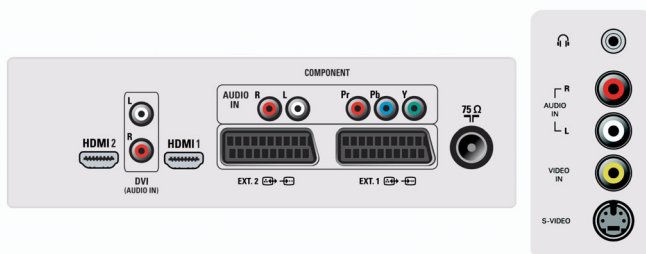

Tuner/Reception/Transmission

- Tuner bands: Hyperband, S-Channel, UHF, VHF
- TV system: PAL B/G, PAL D/K, SECAM B/G, SECAM D/K, SECAM L/L'
- Video Playback: NTSC, PAL, SECAM
- Aerial Input: 75 ohm coaxial (IEC75)
- Tuner Display: PLL
- Number of Preset Channels: 100

Connectivity

- Ext 1 Scart: Audio L/R, CVBS in/out, RGB
- Ext 2 Scart: CVBS in/out, S-video in, Audio L/R
- Front / Side connections: CVBS in, Headphone out, S-video in, Audio L/R in
- Number of Scarts: 2
- Ext 4: YPbPr
- Ext 5: HDMI
- Ext 6: HDMI

Power

- Power consumption: 120 W Normal Operation W
- Standby power consumption: 1 W <
- Ambient temperature: 5 °C to 40 °C
- Mains power: 110 - 240V, 50/60Hz

Dimensions

- Product weight: 18.9 kg
- Weight incl. Packaging: 22 kg
- Dimensions (with base) (W x H x D): 924 x 550 x 222 mm
- Colour cabinet: Black

- Box dimensions (W x H x D): 1000 x 690 x 240 mm
- Set dimensions (W x H x D): 924 x 507 x 119 mm
- VESA wall mount compatible: 200 x 100 mm

Accessories

- Included Accessories: Power cord, Quick start guide, Registration card, Remote Control, User Manual, Batteries for remote control, Table top stand, Warranty certificate
- Optional accessories: Floor stand

Loudspeakers

- Built-in speakers: 2

Stereo system					Transmission system					
2CS DK	NICAM DK	2CS BG	NICAM I	NICAM LL'	PAL BG	PAL D/K	PAL I	SECAM BG	SECAM DK	SECAM LL'
•	•	•	•	•	•	•	•	•	•	•

Issue date 2009-08-06

Version: 1.0.3

12 NC: 8670 000 24475
EAN: 87 10895 99557 3

© 2009 Koninklijke Philips Electronics N.V.
All Rights reserved.

Specifications are subject to change without notice.
Trademarks are the property of Koninklijke Philips Electronics N.V. or their respective owners.

www.philips.com