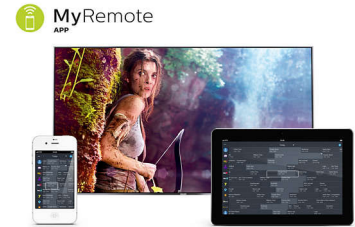

MyRemote*

Control your Philips TV directly from your Smart device. With the MyRemote App its never been easier to share content from your Smart device onto your TV (SimplyShare), pull digital broadcast TV onto your tablet (Wi-Fi Smart screen), or stay up to date thanks to the TV Program Guide, which lets you choose shows to watch.