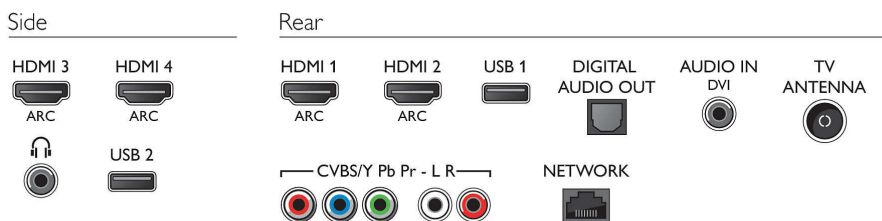

Connectivity

- Number of HDMI connections: 4
- HDMI features: Audio Return Channel
- Number of component in (YPbPr): 1
- EasyLink (HDMI-CEC): Remote control pass-through, System audio control, System standby, Auto subtitle shift (Philips)*, Pixel Plus link (Philips)*, One touch play
- Number of USBs: 2
- Wireless connection: Wi-Fi 2x2 Integrated
- Other connections: Antenna IEC75, Common Interface Plus (CI+), Ethernet-LAN RJ-45, Digital audio out (optical), Audio L/R in, Headphone out, Service connector

Power

- Mains power: AC 110- 240V 50/60Hz
- Standby power consumption: $\leq 0.3\text{ W}$
- Power Saving Features: Auto switch-off timer, Eco mode, Light sensor, Picture mute (for radio)
- Off mode power consumption: ≤ 0.3

Accessories

- Included accessories: Remote Control, 2 x AAA Batteries, Tabletop swivel stand, Power cord, Quick start guide
- Optional accessories: Philips TV camera PTA317

Dimensions

- Set Width: 1123 mm
- Set Height: 662 mm
- Set Depth: 39 mm

- Product weight: 16.4 kg
- Set width (with stand): 1123 mm
- Set height (with stand): 722 mm
- Set depth (with stand): 280 mm
- Product weight (+stand): 17.9 kg
- Box width: 1320 mm
- Box height: 771 mm
- Box depth: 133 mm
- Weight incl. Packaging: 22 kg
- Wall mount compatible: 400 x 200 mm

Connections

Issue date 2023-10-16

Version: 2.0.1

EAN: 87 18863 00657 3

© 2023 Koninklijke Philips N.V.
All Rights reserved.

Specifications are subject to change without notice.
Trademarks are the property of Koninklijke Philips N.V.
or their respective owners.

www.philips.com

* MyRemote app and related functionalities varies per TV model and country, as well as smart device model and OS. For more detail, please visit: www.philips.com/TV.

* For smart TV app, visit www.philips.com/TV to discover the services offering in your country

* Cloud TV offering depends on country availability and regulations

* Compatibility depends on Wifi Miracast certification & Android 4.2 or later. For more details please refer to your device documentation.

* USB recording for digital channels only, recordings may be limited by broadcast copy protection (CI+). Country and channel restrictions may apply.

* Philips TV camera (PTA317) is sold separately.

* The TV supports DVB reception for 'Free to air' broadcast. Specific DVB operators may not be supported. An up to date list can be found in the FAQ section of the Philips support website. For some operators Conditional Access and subscription are required. Contact your operator for more information.

* EPG and actual visibility (up to 8 days) is country and operator dependent.

* (Philips) only compatible with specific Philips player device.