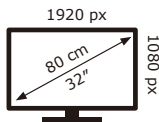

PHILIPS

32PFS6906/12

27 kWh/1000h

ABCD **E**FG

26 kWh/1000h

2019/2013