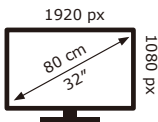

ENERGY

PHILIPS

32PFS6906/12

27 kWh/1000h

ABCD **E**FG

26 kWh/1000h

2019/2013

ENERGY