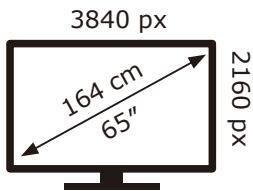

PHILIPS

65PUS8108/12

94 kWh/1000h

ABCDEF**G**
HDR
 183 kWh/1000h

2019/2013

PHILIPS

65PUS8108/12

94 kWh/1000h