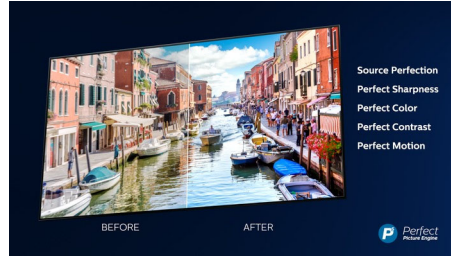

Philips P5 Picture Engine

The Philips P5 engine delivers a picture as brilliant as the content you love. Details have noticeably more depth. Colors are vivid, while skin tones look natural. Contrast is so crisp you'll feel every detail. Motion is perfectly smooth.