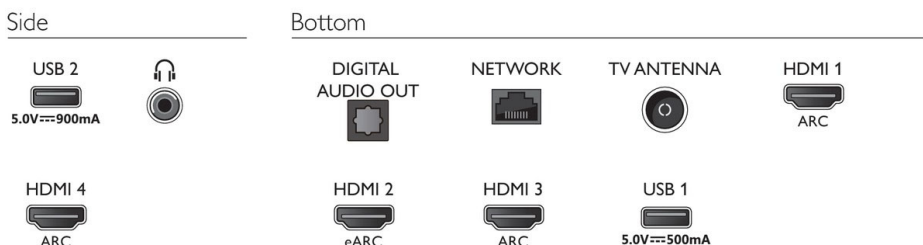

Dimensions

- Wall mount compatible: 300 x 300 mm
- Box dimensions (W x H x D): 1600.0 x 995.0 x 170.0 mm
- Product weight: 23.7 kg
- Product weight (+stand): 27.0 kg
- Set dimensions (W x H x D): 1450.5 x 833.5 x 85.1 mm
- Set dimensions with stand (W x H x D): 1450.5 x 908.6 x 270.9 mm
- Weight incl. Packaging: 36.6 kg

Accessories

- Included accessories: Remote Control, Quick start guide, Legal and safety brochure, Power cord, Table top stand, 2 x AAA Batteries

Connections

Issue date 2022-10-26

Version: 5.0.1

12 NC: 8670 001 80473
EAN: 87 18863 03214 5