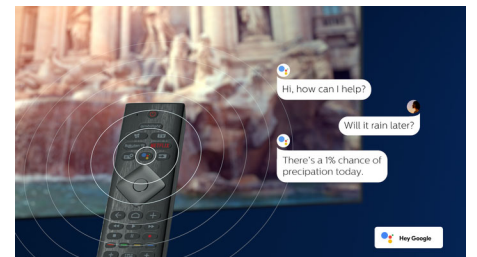

DTS Play-Fi compatible

With DTS Play-Fi on your Philips TV you can connect to compatible speakers in any room.

Got wireless speakers in the kitchen? Listen to the movie while you make a snack, or keep up with the sports commentary while you get everyone drinks.

AI voice control

Push a button on the remote to talk to the Google Assistant. Control the TV or Google Assistant-compatible smart home devices with your voice. Or ask Alexa to control the TV via Alexa-enabled devices.