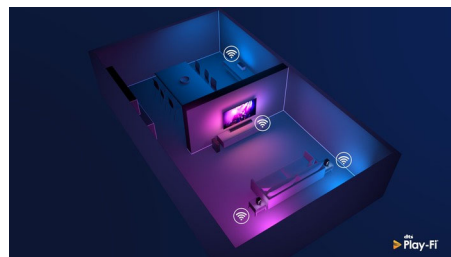

DTS Play-Fi compatible

With DTS Play-Fi on your Philips TV you can connect to compatible speakers in any room.

Got wireless speakers in the kitchen? Listen to the movie while you make a snack, or keep up with the sports commentary while you get everyone drinks.