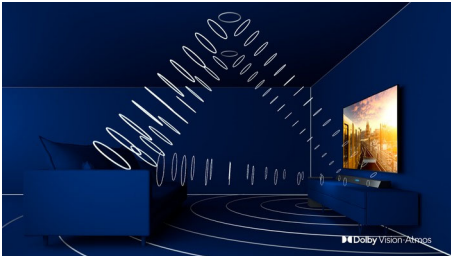

3-sided Ambilight TV Major HDR formats supported, P5 Perfect Picture Engine, 164 cm (65") Android TV

65PUT8516/56

Highlights

3-sided Ambilight

With Philips Ambilight every moment feels closer. Intelligent LEDs around the edge of the TV respond to the on-screen action and emit an immersive glow that's simply captivating. Experience it once and wonder how you enjoyed TV without it.

Dolby Vision + Dolby Atmos

Support for Dolby's premium sound and video formats means the HDR content you watch will look-and sound-glorious. You'll enjoy a picture that reflects the director's original intentions and experience spacious sound with real clarity and depth.