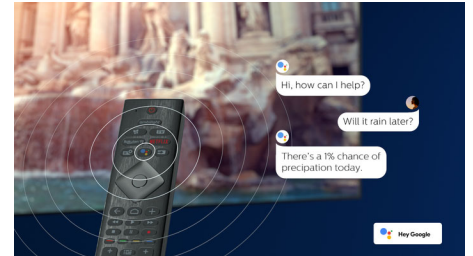

4K UHD HDR

Your Philips 4K UHD TV is compatible with all major HDR formats, including HDR10+ and

43PUS8505/12

Dolby Vision. Whether it's a must-watch series or the latest video game, shadows will be deeper. Bright surfaces will shine. Colors will be truer.

Voice assistant

Control your Philips Android TV with your voice. Want to play a game, watch Netflix, or find content and apps in the Google Play store? Just tell your TV. You can even command all Google Assistant-compatible smart home devices, like dimming the lights and setting the thermostat on movie night. Without leaving the sofa. The days of searching for the TV remote are over. Now you can use your voice to control your Philips smart TV via Alexa-enabled devices, like Amazon Echo. Turn your TV on, change the channel, switch to your gaming console and more with Alexa.