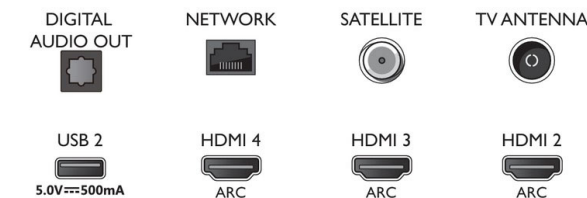

Sound

- Output power (RMS): 20W
- Sound Enhancement: Auto Volume Leveler, Dolby Atmos, 5 Band Equalizer, A.I. Sound, Bass Enhancement, Clear Dialogue, Night mode
- Speaker configuration: 2x10W full range speaker

Dimensions

- Box dimensions (W x H x D): 1070.0 x 680.0 x 150.0 mm
- Set dimensions (W x H x D): 964.0 x 569.8 x 74.5 mm
- Set dimensions with stand (W x H x D): 964.0 x 632.6 x 203.5 mm
- Stand dimensions (W x H x D): 600.0 x 62.8 x 203.5 mm
- Product weight: 9.4 kg
- Product weight (+stand): 12.0 kg
- Weight incl. Packaging: 14.8 kg
- Wall mount compatible: 200 x 200 mm

Connections

Side

Bottom

Issue date 2022-10-25

Version: 8.3.1

12 NC: 8670 001 65536
EAN: 87 18863 02295 5

© 2022 Koninklijke Philips N.V.
All Rights reserved.

Specifications are subject to change without notice.
Trademarks are the property of Koninklijke Philips N.V.
or their respective owners.