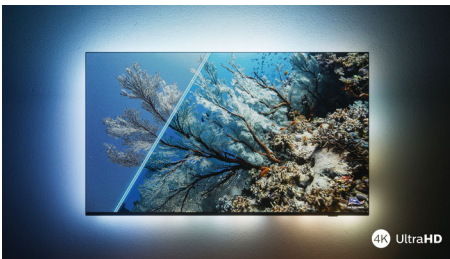

PHILIPS

4K UHD LED Android TV
3-sided Ambilight TV Major HDR formats supported, P5 picture engine-120Hz, 139 cm (55") Android TV

55PUS8887/12

Highlights

The one with Ambilight.

With Philips Ambilight, the brilliant experience of watching a Philips TV gets even bigger! LED lights around the edge of the TV glow and change color in perfect sync with the colors of the on-screen action-or your music. It's so warm and immersive, you'll wonder how you enjoyed TV without it.

Vibrant HDR picture

Want to experience a perfect picture for every scene? Your Philips 4K UHD TV is compatible with all major HDR formats, which means you get brilliant, sharp images. You'll see every detail, even in dark and bright areas.