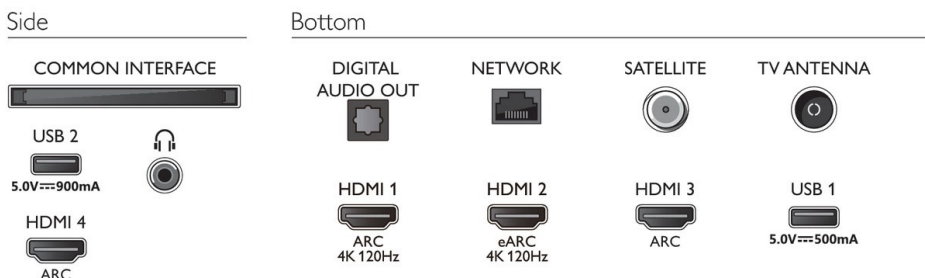

Design

- Colors of TV: Anthracite grey bezel
- Stand design: Anthracite grey central stand
- Remote control: with QWERTY

Dimensions

- Box dimensions (W x H x D): 1360.0 x 840.0 x 160.0 mm
- Set dimensions (W x H x D): 1231.2 x 718.3 x 79.7 mm
- Set dimensions with stand (W x H x D): 1231.2 x 819.8 x 262.6 mm
- Stand dimensions (W x H x D): 329.7 x 70.0 x 262.6 mm
- Product weight: 15.5 kg
- Product weight (+stand): 17.9 kg
- Weight incl. Packaging: 21.6 kg
- Wall mount compatible: 200 x 300 mm

Accessories

- Included accessories: Table top stand, Power cord, Quick start guide, Legal and safety brochure, Remote Control, 2 x AAA Batteries

Connections

Issue date 2023-02-04

Version: 7.3.4

12 NC: 8670 001 82681
EAN: 87 18863 03431 6