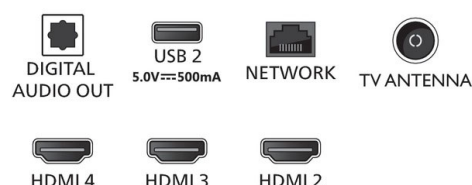

- Memory size (Flash)*: 16GB
- OS: Google TV™

Dimensions

- Box dimensions (W x H x D): 1897 x 1106 x 190 mm
- Set dimensions (W x H x D): 1670 x 960 x 85 mm
- Set dimensions with stand (W x H x D):

- 1670 x 1032 x 350 mm
- Product weight: 29 kg
- Product weight (+stand): 30 kg
- Weight incl. Packaging: 38 kg
- Distance between 2 stands: 1448 mm
- Wall mount dimensions: 300 x 300 mm

Connections

Side

Down

Issue date 2023-03-02

Version: 2.0.1

12 NC: 8670 001 89175
EAN: 87 18863 03891 8

© 2023 Koninklijke Philips N.V.
All Rights reserved.

Specifications are subject to change without notice.
Trademarks are the property of Koninklijke Philips N.V.
or their respective owners.