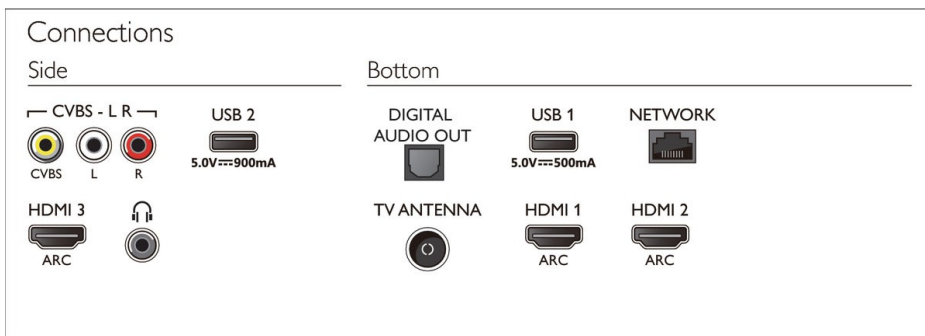

### Dimensions

- Box dimensions (W x H x D):

65PUT7805/56

- 1600.0 x 995.0 x 170 mm
- Set dimensions (W x H x D): 1459 x 850 x 86.4 mm
- Set dimensions with stand (W x H x D): 1459 x 886 x 275 mm
- Product weight: 27.0 kg
- Product weight (+stand): 27.4 kg
- Weight incl. Packaging: 29.7 kg
- Wall mount compatible: 400 x 200 mm

### Accessories

- Included accessories: Remote Control, 2 x AAA Batteries, Table top stand, Power cord, Quick start guide, Legal and safety brochure

\* EPG and actual visibility (up to 8 days) is country and operator dependent.