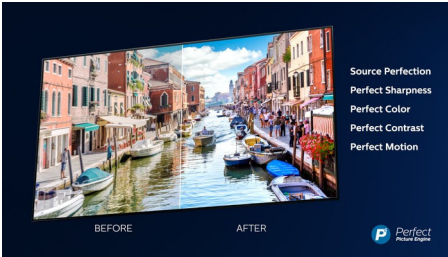

4K UHD LED Smart TV

164 cm (65") DOLBY VISION and DOLBY ATMOS, Major HDR formats supported, P5 Perfect Picture Engine

Highlights

P5 Perfect Picture Engine

The Philips P5 Perfect Picture Engine delivers an image as brilliant as the content you love. Details have noticeably more depth. Colours are vivid, while skin tones look natural. Contrast is so crisp you'll feel every detail. And motion is so smooth that you'll never lose sight of the ball, no matter how fast the play.