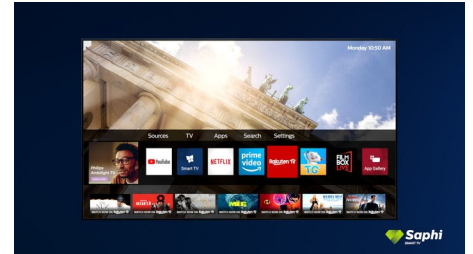

### Saphi Smart TV

SAPHI is a fast, intuitive operating system that makes your Philips Smart TV a real pleasure to use. Enjoy one-button access to a clear icon-based menu. Quickly navigate to popular Philips Smart TV apps including YouTube, Netflix, and more.