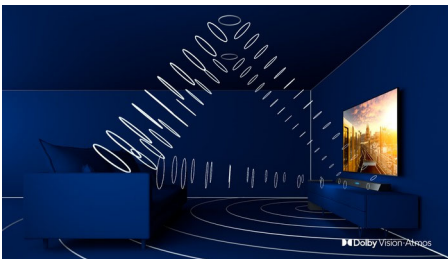

Dolby Vision and Dolby Atmos

Support for Dolby's premium sound and video formats means the HDR content you watch

will look-and sound-gloriously real. Whether it's the latest streaming series or a Blu-Ray disc set, you'll enjoy contrast, brightness, and color that reflect the director's original intentions. And hear spacious sound with clarity, detail, and depth.

4K LED TV

With four times the resolution of conventional Full HD, Ultra HD lights up your screen with over 8 million pixels and our unique Ultra Resolution Upscaling technology. Experience improved images regardless of the original content, and enjoy a sharper picture with superior depth, contrast, natural motion and vivid details.