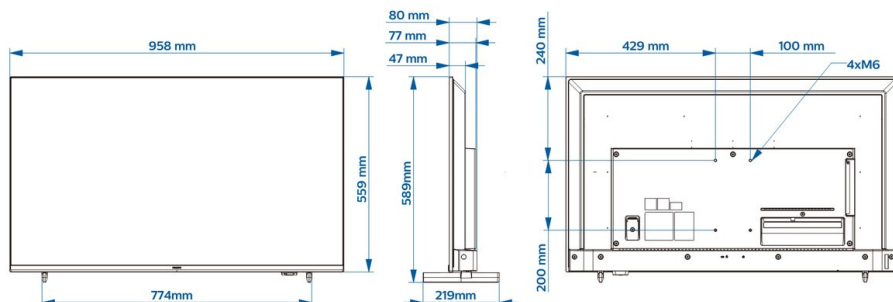

## Supported Display Resolution

- Tuner: Others: up to 1920x1080p@60Hz, T2 HEVC: up to 3840x2160@60Hz
- USB, LAN: HEVC: up to 3840x2160@60Hz, Others: up to 1920x1080p@60Hz
- HDMI: Up to 3840x2160p@60Hz

## Dimensions

- Set dimensions (W x H x D): 958 x 560 x 77/80 mm
- Set dimensions with stand (W x H x D): 958 x 590 x 219 mm
- Product weight: 7.6 kg
- Product weight (+stand): 7.8 kg
- Wall mount compatible: M6, 100 x 200 mm