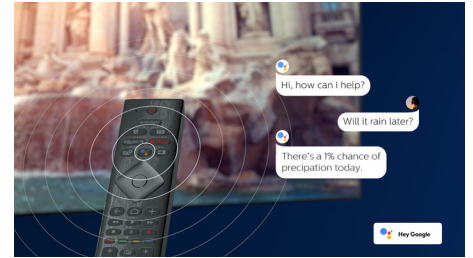

Google Assistant

Control your Philips Android TV with your voice. Want to play a game, watch Netflix, or find content and apps in the Google Play store? Just tell your TV. You can even command all Google Assistant-compatible smart home devices-like dimming the lights and setting the thermostat on movie night. Without leaving the sofa.

Dolby Vision Atmos

androidtv

4K UltraHD