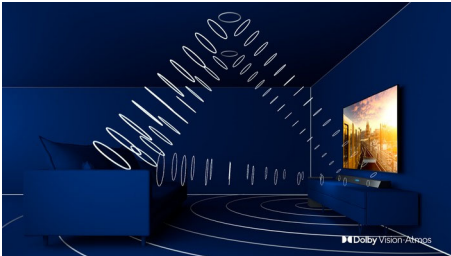

- Cinematic vision and sound. Dolby Vision and Dolby Atmos

Content at your command.

- Simply smart. Android TV.
- Google Assistant. Control the TV with your voice.

PHILIPS

4K UHD Android TV

3-sided Ambilight TV Major HDR formats supported, Dolby Vision and Dolby Atmos, 164 cm (65") Android TV

Highlights

3-sided Ambilight

With Philips Ambilight every moment feels closer. Intelligent LEDs around the edge of the TV respond to the on-screen action and emit an immersive glow that's simply captivating. Experience it once and wonder how you enjoyed TV without it.

Dolby Vision + Dolby Atmos

Support for Dolby's premium sound and video formats means the HDR content you watch will look-and sound-glorious. You'll enjoy a picture that reflects the director's original intentions and experience spacious sound with real clarity and depth.