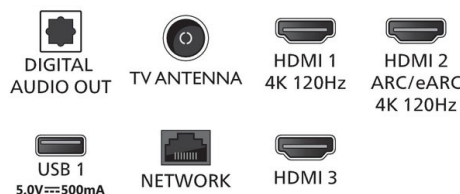

Dimensions

- Box dimensions (W x H x D): 1879 x 1106 x 190 mm
- Set dimensions (W x H x D):

- 1670 x 960.0 x 84.0 mm
- Set dimensions with stand (W x H x D): 1670 x 1032.0 x 350.0 mm
- Product weight: 30 kg
- Product weight (+stand): 30.5 kg
- Weight incl. Packaging: 39 kg
- Wall mount dimensions: 300 x 300 mm

Accessories

- Included accessories: Remote Control, 2 x AAA Batteries, Table top stand, Power cord, Quick start guide, Legal and safety brochure

Smart TV

- Memory size (Flash)*: 36GB
- OS: Google TV™

Connections

Side

Down

Issue date 2023-03-09

Version: 3.0.1

12 NC: 8670 001 89293
EAN: 87 18863 03949 6

© 2023 Koninklijke Philips N.V.
All Rights reserved.

Specifications are subject to change without notice.
Trademarks are the property of Koninklijke Philips N.V. or their respective owners.