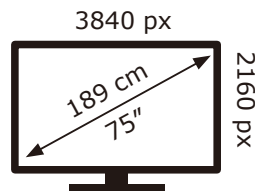

104 kWh/1000h

ABCDEF**G**
HDR
177 kWh/1000h