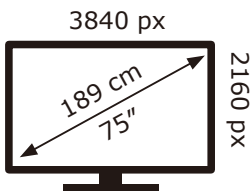

ENERG

PHILIPS

75PML9636/12

104 kWh/1000h

ABCDEF**G**
HDR
177 kWh/1000h

2019/2013

ENERG

PHILIPS