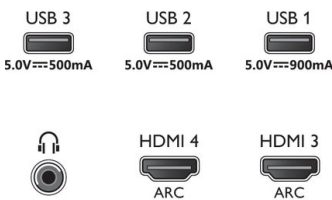

Dolby Atmos, Dolby Bass Enhancement, Dolby Volume Leveler, Night mode, A.I. EQ

Dimensions

- Box dimensions (W x H x D): 1660.0 x 1081.0 x 174.0 mm
- Set dimensions (W x H x D): 1448.7 x 826 x 47.3 mm
- Set dimensions with stand (W x H x D): 1448.7 x 930.8 x 264.4 mm
- Product weight: 23.5 kg
- Product weight (+stand): 31.6 kg
- Weight incl. Packaging: 39.6 kg
- Wall mount compatible: 300 x 300 mm

Connections

Side

Bottom

Issue date 2022-11-30

Version: 2.1.1

12 NC: 8670 001 82705
EAN: 87 18863 03443 9

© 2022 Koninklijke Philips N.V.
All Rights reserved.

Specifications are subject to change without notice. Trademarks are the property of Koninklijke Philips N.V. or their respective owners.