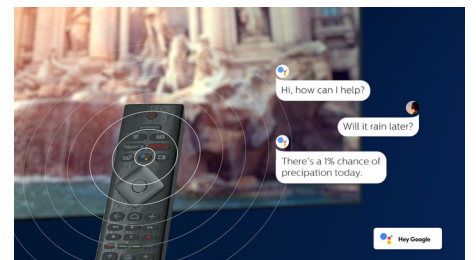

Philips OLED+ TV with HDR

OLED+

The difference is real.

A Philips 4K UHD OLED+ TV is compatible with all major HDR formats. Whether it's a must-watch series or the latest game, every scene will be full of rich detail. If you're watching or playing in a brightly lit room, your TV automatically adjusts the picture so it still looks amazing.

AI voice control

Push a button on the remote to talk to the Google Assistant. Control the TV or Google Assistant-compatible smart home devices with your voice. Or ask Alexa to control the TV via Alexa-enabled devices.