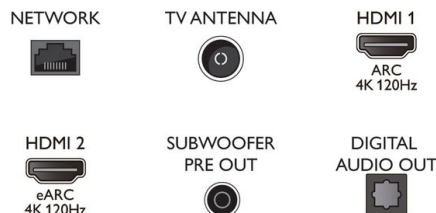

Accessories

- Included Accessories: Legal and safety brochure, Power cord, Quick start guide (x1), Stand with sound solution, 2 x AAA Batteries, Remote Control

Power

- Mains power: AC 220 - 240 V 50/60Hz
- Standby power consumption: <0.5W
- Ambient temperature: 5 °C to 35 °C
- Power Saving Features: Auto switch-off timer, Light sensor, Picture mute (for radio), Eco mode

Connections

Side

Bottom

Issue date 2022-11-30

Version: 2.1.1

12 NC: 8670 001 82705
EAN: 87 18863 03443 9

© 2022 Koninklijke Philips N.V.
All Rights reserved.

Specifications are subject to change without notice. Trademarks are the property of Koninklijke Philips N.V. or their respective owners.