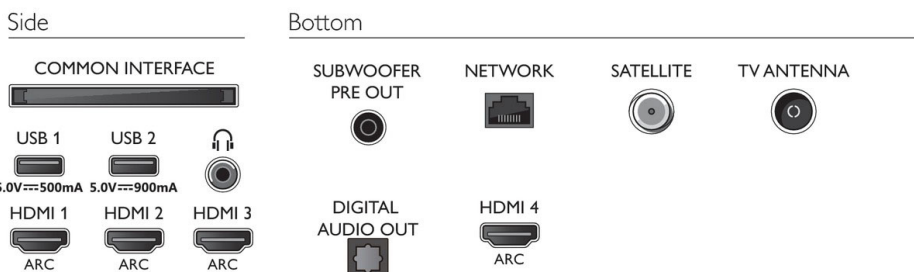

Multimedia Applications

- Video Playback Formats: Containers: AVI, MKV, H264/MPEG-4 AVC, MPEG-1, MPEG-2, MPEG-4, WMV9/VC1, VP9, HEVC (H.265)
- Subtitles Formats Support: .SRT, .SUB, .TXT, .SMI
- Music Playback Formats: AAC, MP3, WAV, WMA (v2 up to v9.2), WMA-PRO (v9 and v10)
- Picture Playback Formats: JPEG, BMP, GIF, PNG, 360 photo, HEIF

Power

- Mains power: AC 220 - 240 V 50/60Hz
- Standby power consumption: <0.3W
- Off mode power consumption: N/A
- Ambient temperature: 5 °C to 35 °C
- Power Saving Features: Auto switch-off timer, Light sensor, Picture mute (for radio), Eco mode
- Mercury content: 0 mg
- Presence of lead: Yes*

EU Energy card

- EPREL registration numbers: 422477

- Diagonal screen size (inch): 65
- Diagonal screen size (metric): 164
- Energy class for SDR: G
- On mode power demand for SDR: 105 Kwh/1000h
- Energy class for HDR: G
- On mode power demand for HDR: 127 Kwh/1000h
- Networked standby mode: <2.0 W
- Off mode power consumption: n.a.
- Panel technology used: OLED

Sound

- Audio: Sound by Bowers & Wilkins, 3.1.2 Channel, Output power : 70 Watt (RMS)
- Codec: AC-4, Dolby Atmos, Dolby Digital MS12 V2.3, DTS-HD(M6)
- Speaker configuration: 10W x2, 5W x1, woofer 20W, height 12.5W x2
- Sound Enhancement: 5 Band Equalizer, A.I. Sound, Clear Dialogue, Dolby Atmos, Dolby Bass Enhancement, Dolby Volume Leveler, Night mode, Auto Volume Leveler, Bass Enhancement

Connections

Issue date 2022-10-25

Version: 11.2.1

12 NC: 8670 001 65513
EAN: 87 18863 02278 8

© 2022 Koninklijke Philips N.V.
All Rights reserved.

Specifications are subject to change without notice.
Trademarks are the property of Koninklijke Philips N.V.
or their respective owners.

www.philips.com

* EPG and actual visibility (up to 8 days) is country and operator dependent.
* Android App offerings vary per country. For more details please visit your local Google Play Store.
* Energy consumption in kWh per year, based on the power consumption of the television operating 4 hours per day for 365 days. The actual energy consumption will depend on how the television is used.
* Philips TV Remote app and related functionalities vary per TV model, operator, and country, as well as smart device model and OS. For more details please visit: www.philips.com/TVRemoteapp.
* Smart TV app offerings vary per TV model and country. For more details please visit: www.philips.com/smarttv.
* USB recording for digital channels only, recordings may be limited by broadcast copy protection (CI+). Country and channel restrictions may apply.
* This television contains lead only in certain parts or components where no technology alternatives exist in accordance with existing exemption clauses under the RoHS Directive.
* Its functionality is subject to ChromeCast built-in apps and smart devices. For more details, please visit ChromeCast built-in product pages.
* Memory size (Flash) : 16G, the actual available disc space may differ (dependent on e.g. (pre-)installed apps, installed operating system, etc.)