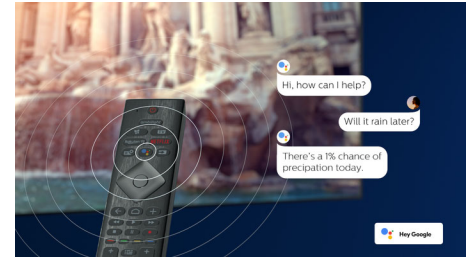

Voice assistant

Control your Philips Android TV with your voice. Want to play a game, watch Netflix, or find content and apps in the Google Play store? Just tell your TV. You can even command all Google Assistant-compatible smart home devices, like dimming the lights and setting the thermostat on movie night. Without leaving the sofa. The days of searching for the TV remote are over. Now you can use your voice to control your Philips smart TV via Alexa-enabled devices, like Amazon Echo. Turn your TV on, change the channel, switch to your gaming console and more with Alexa.