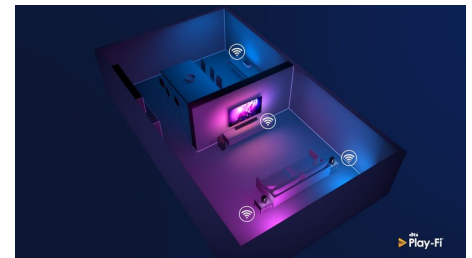

DTS Play-Fi

With DTS Play-Fi on your Philips TV you can connect to compatible speakers in any room. Got wireless speakers in the kitchen? Listen to the movie while you make a snack, or keep up with the sports commentary while you get everyone a drink.