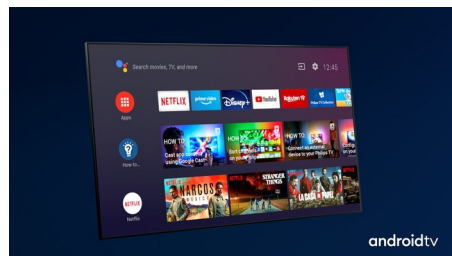

Android TV

Your Philips Android TV gives you the content you want-when you want it. You can customize the home screen to display your favorite apps, making it simple to start streaming the movies and shows you love. Or pick up where you left off.