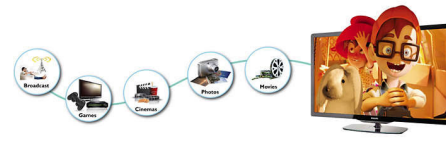

2D to 3D conversion

Watch your entire movie collection in vivid and flawless 3D — even old black-and-white classics. Philips offers real-time high-quality conversion of any 2D content at the push of a button. It ensures that subtitles are shown at a constant depth and that there are no errors such as the background appearing in the foreground