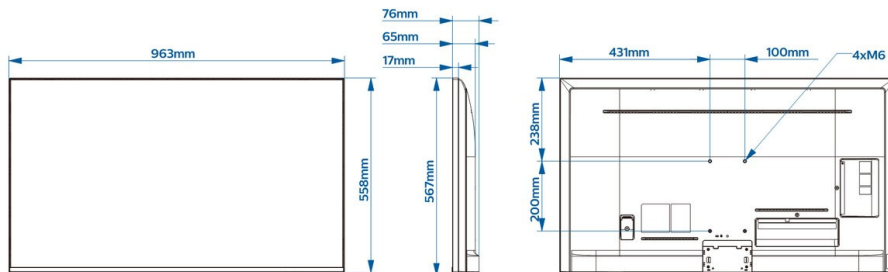

- (v2 up to v9.2), WMA-PRO (v9 and v10)
- Picture formats supported: JPG, PNG, BMP, GIF

Supported Display Resolution

- Tuner: Others: up to 1920 x 1080p@60 Hz, T2 HEVC: up to 3840 x 2160@60 Hz
- USB, LAN: HEVC: up to 3840 x 2160@60 Hz, Others: up to 1920 x 1080p@60 Hz
- HDMI: Up to 3840 x 2160p@60 Hz

Dimensions

- Set dimensions (W x H x D): 963 x 558 x 65/76 mm
- Product weight: 9.1 kg
- Wall-mount compatible: 100 x 200 mm, M6

Issue date 2022-12-29

Version: 2.0.1

12 NC: 8670 001 78195
EAN: 87 18863 03082 0